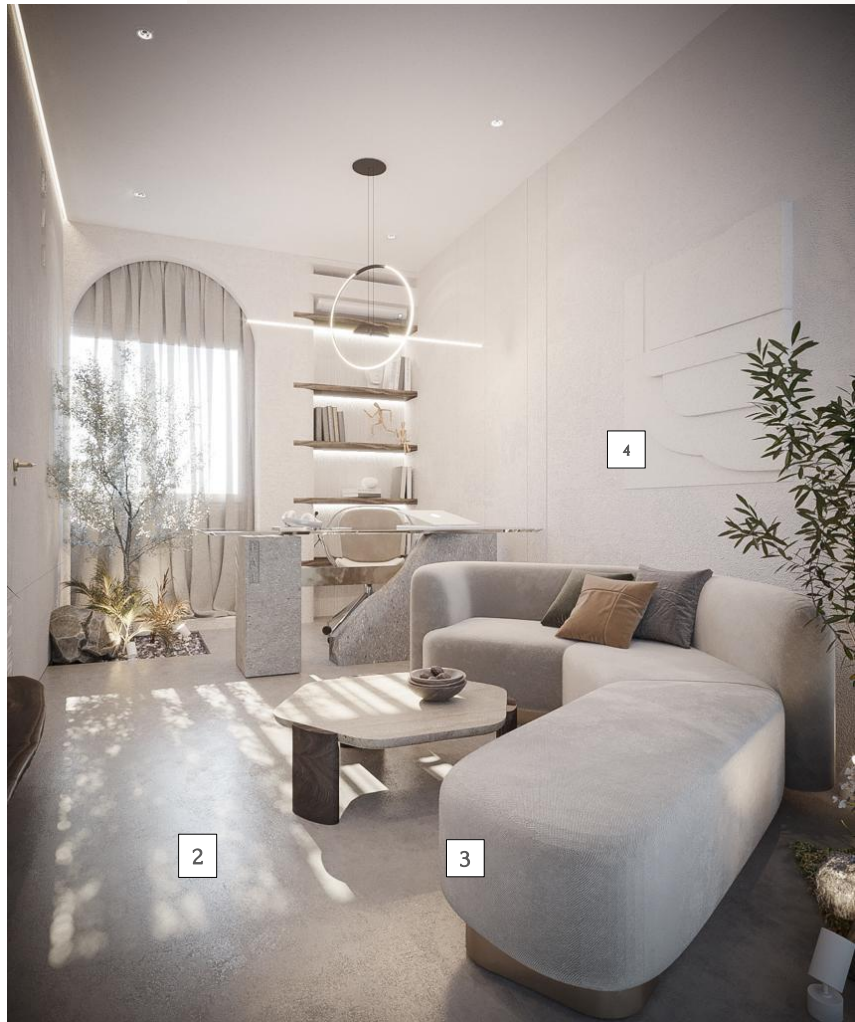

SERVICE
3D Design

DURATION
2 Weeks

CEO OFFICE

Rest Sitting Area after a long tasks of the day!

1 | Floor Pot

Designing a hole in the floor to place beautiful collection of plants

2 | Epoxy Flooring

Epoxy textured flooring that will be fit-out by professional hands .