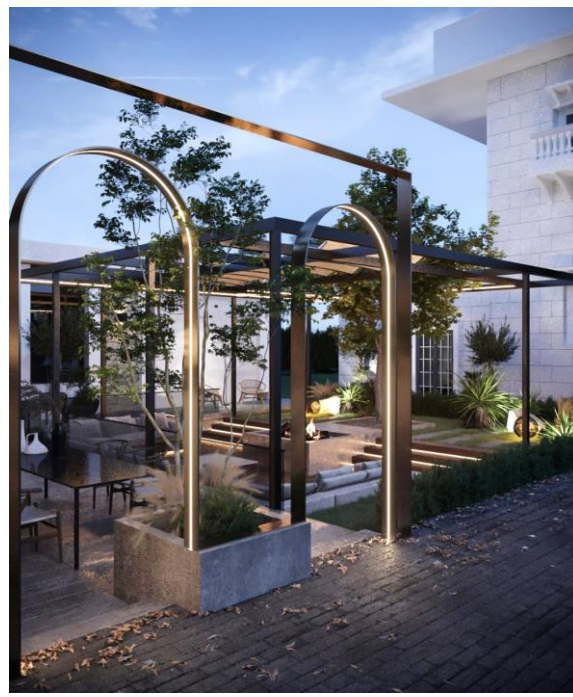

The Arches Entrance- Black Metal with hidden light lines to light up the way in dark nights!

COZY VIBES-

Sitting Area, below floor level!

Modern Villa Exterior
Modern Landscape

SERVICE
3D Design

DURATION
2 Weeks