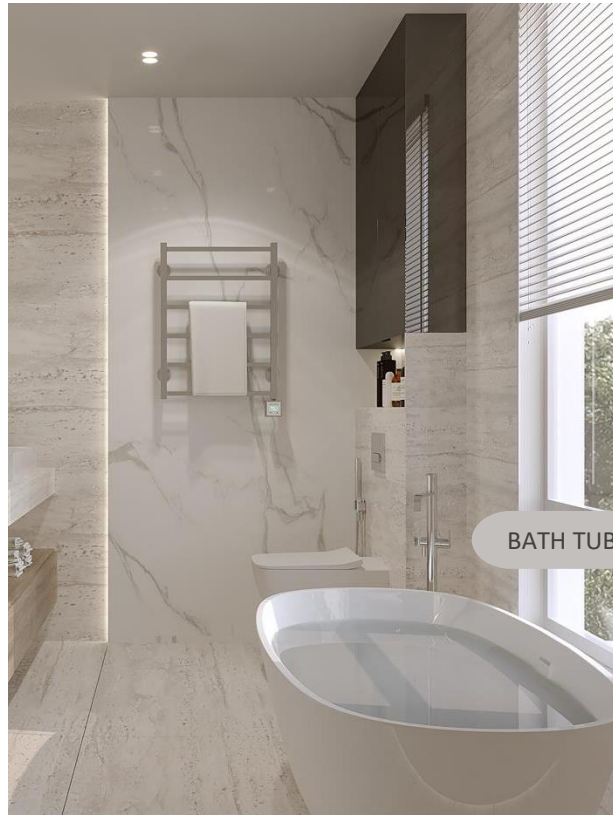

Natural materials in the bathroom are a popular choice for this very reason - they create a cozy atmosphere and act simultaneously noble and elegant.

Modern Bathroom Design!

Minimalist Bathroom Minimal Style Bedroom Suite

DAMAC Hills- Dubai, United Arab Emirates

SERVICE
3D Design

DURATION
1 Week

“Light wooden cabinet material, travertine beige counter”

**Cozy Atmosphere !
Modern Minimalism**

White is very soft to the eyes. White also never go out of style, so you are guaranteed a trendy bathroom. So, when you choose minimalist to be your style, try all white!

Pay Attention To Details !

BATH TUB AREA

White Marble

WASHBASINS

Minimal Luxury Bathroom

Luxury Touches

SERVICE
3D Design

DURATION
1 Week