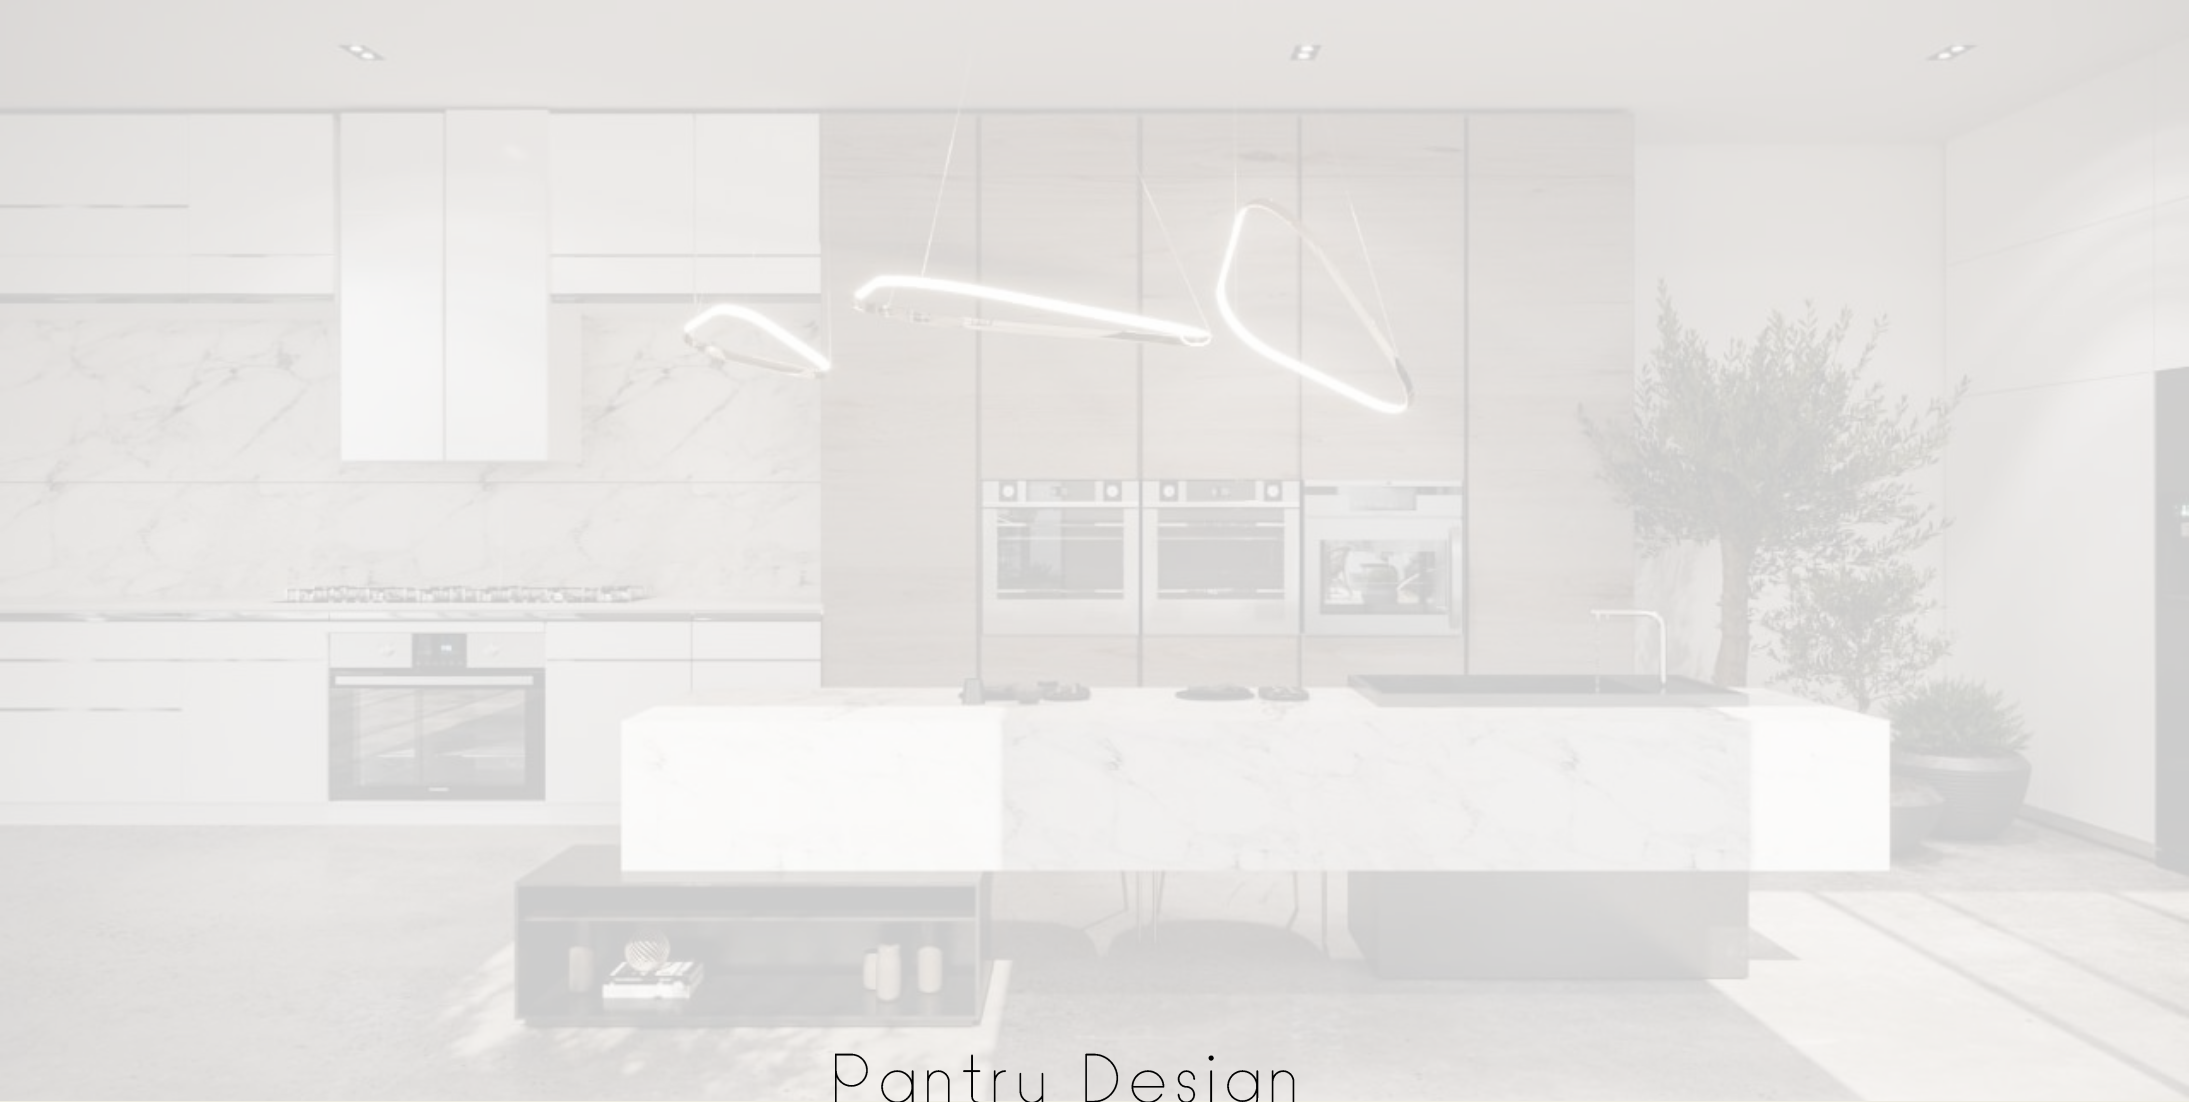

LIVING AREA

Hall Views

Huge space that its become functional

UNIQUE Greeneries Added t o the space

1.6 Pantry Kitchen Design

Interior Studio Projects

Pantry Design Modern Minimalism

SERVICE
3D Design