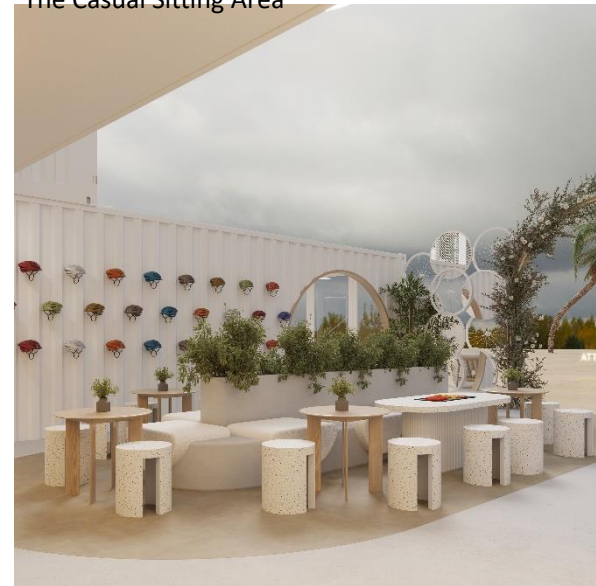

SERVICE
3D Design

DURATION
1 Week

THE FULL CAFÉ LAYOUT

BIKERS ITEMS DISPLAY

The Casual Sitting Area

2. Conceptual Boards- Mood Boards

Design Studio Projects

índice