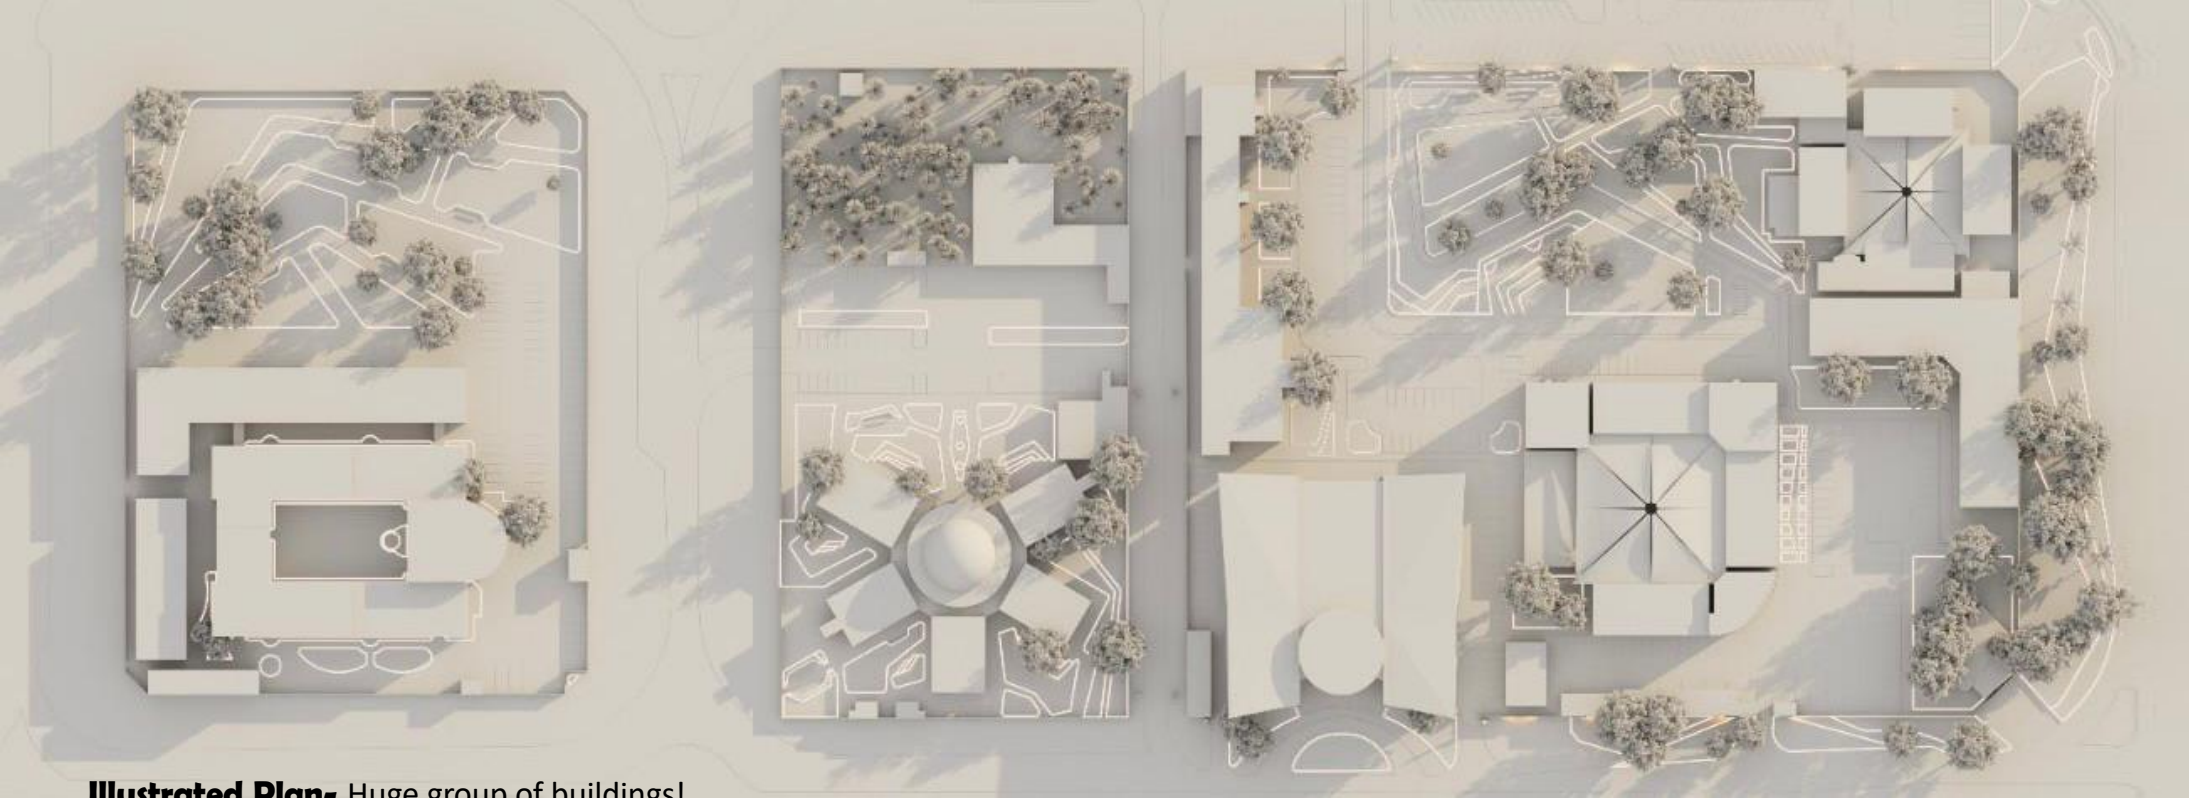

1. 3D Design

Interior Studio Projects

1.1 Offices Design

Interior Studio Projects

TCL Lootah
Luxury Modern Office

SERVICE
3D Design

DURATION
2 Weeks

Illustrated Plan- Huge group of buildings!