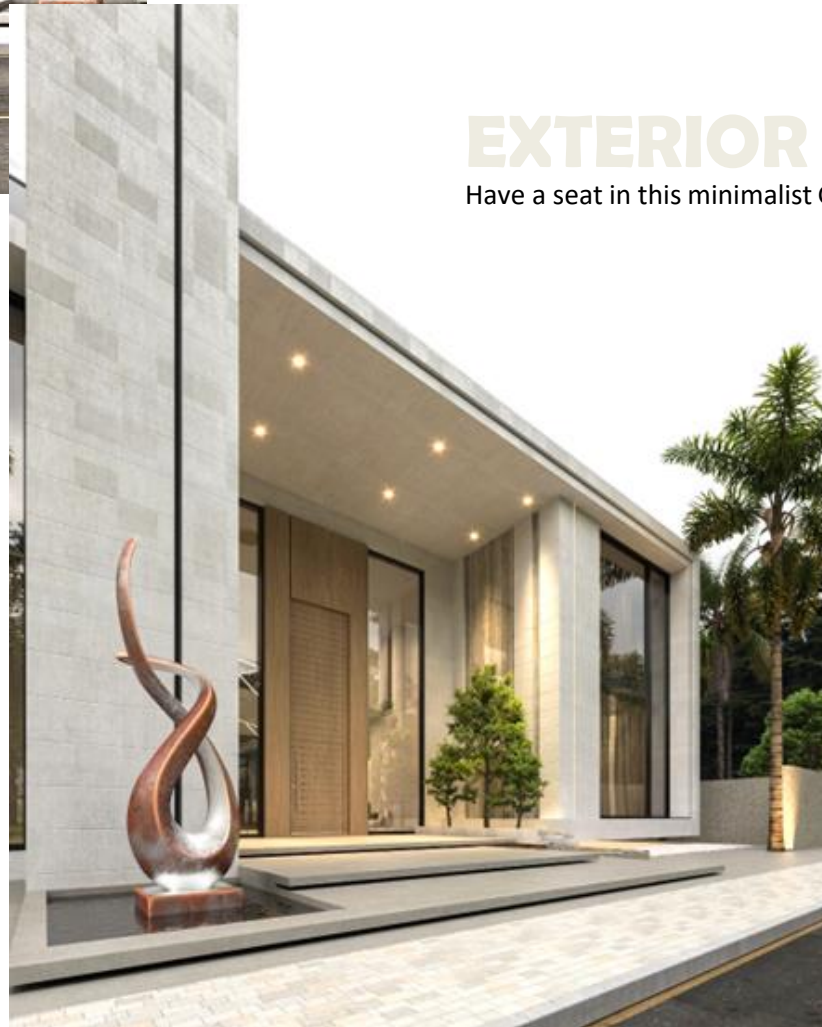

Unique Nordic accessories for an outdoor cozy spot designed & fit-out by EAI Team

Coziness can be outdoors!

NATURAL VIBES-

Greeneries!

CLOSE UP!

Decoration details- Minimalist textures, shades, Nordic vases & soft throws!