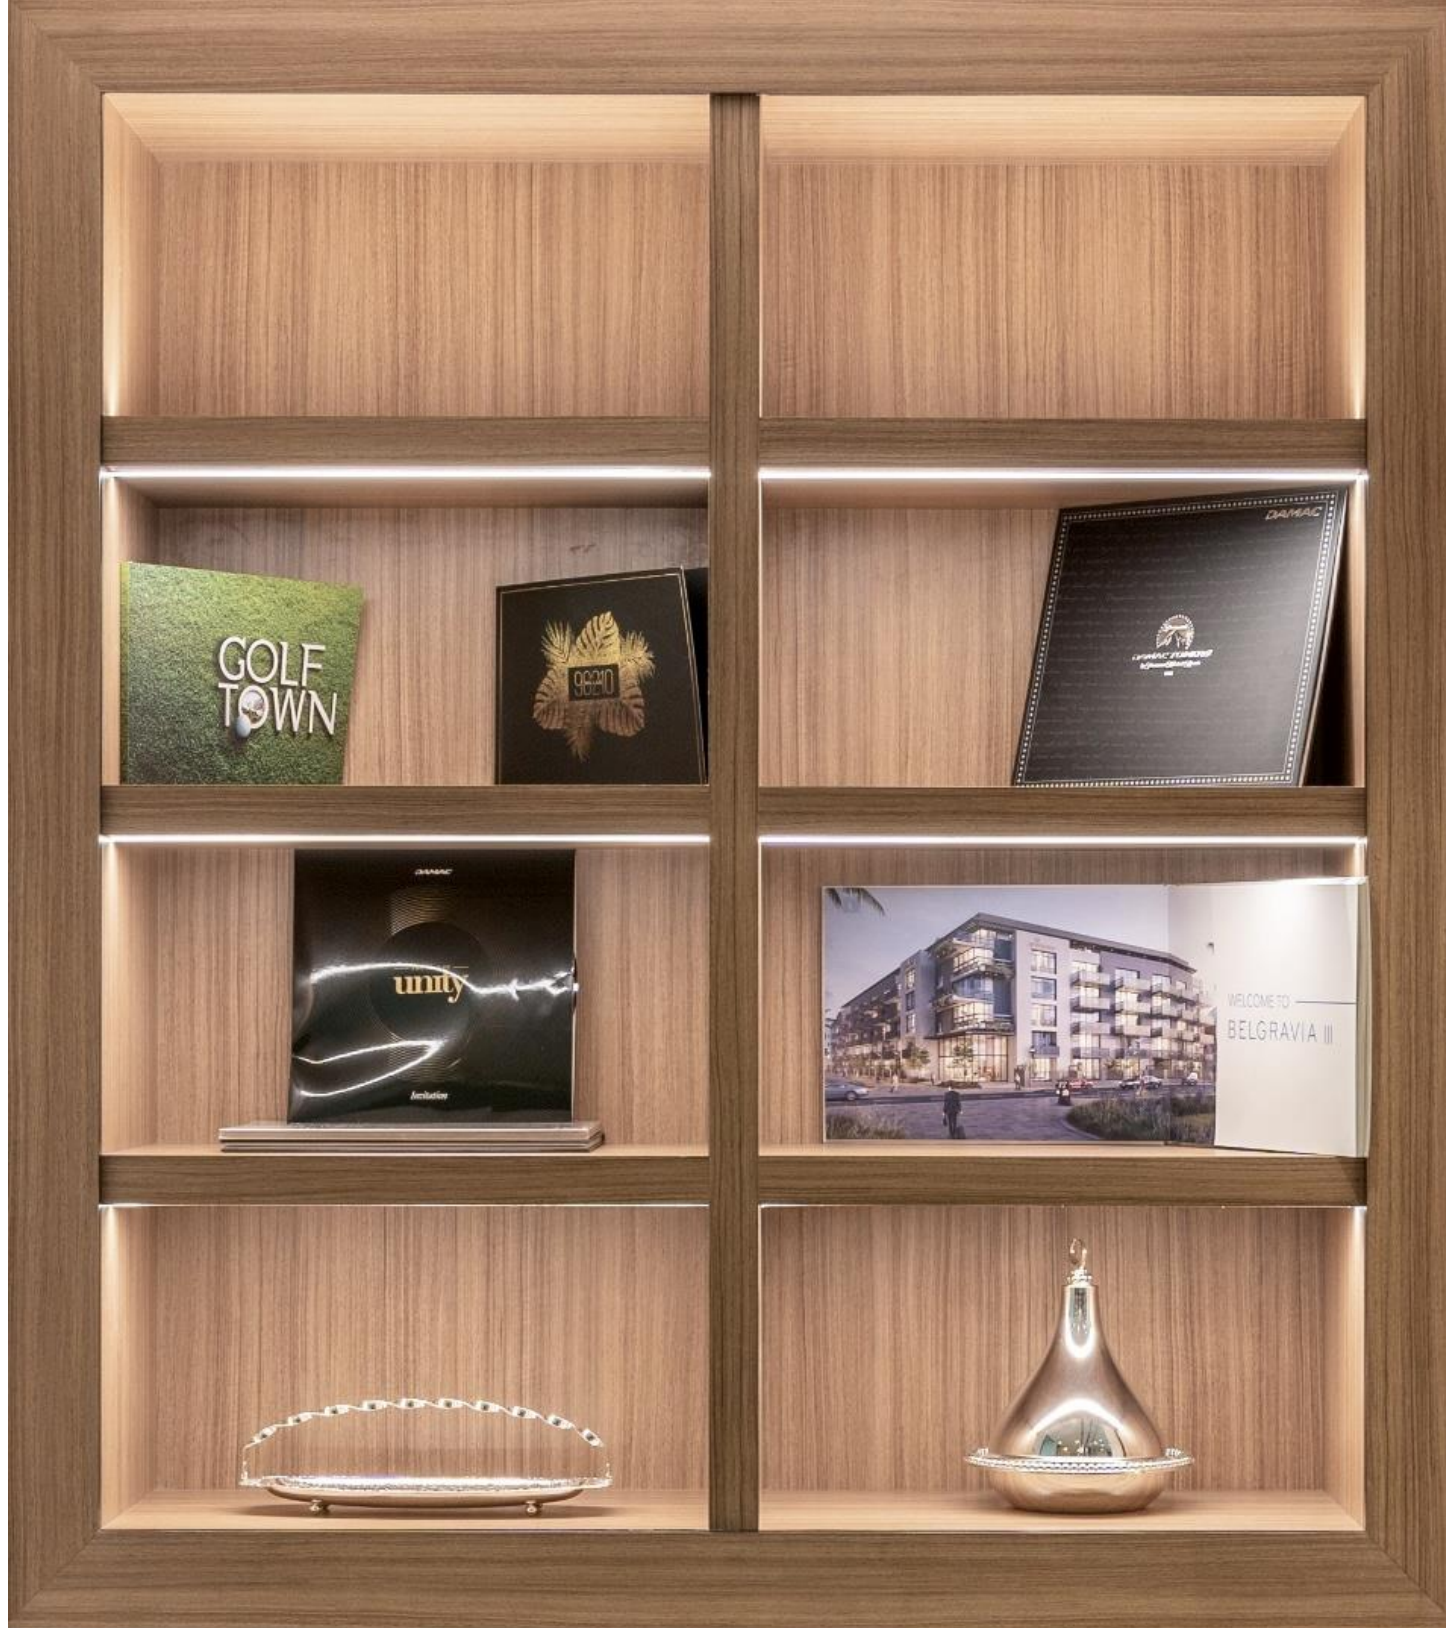

Meeting Area in Manager's Office

Manager's Valuable Items

Décor Elements-

Office Decoration

Decoration
Touches

Room Label Reflection on the glass door

Workspace Solution- With flexible and collaborative workplace solutions. Manager can enjoy brainstorming or relaxed space aside from their traditional workstation or desk. At EAI Décor, we aim to design workplaces with a modern and ergonomic office furniture that improve work & business growth, efficiency and well-being of staff.