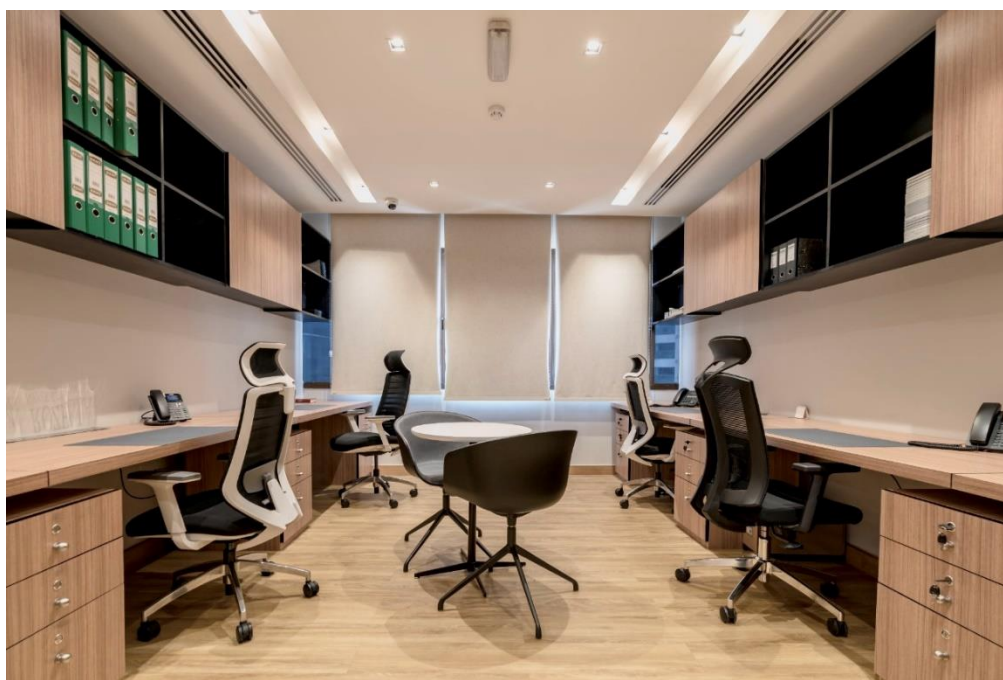

Meeting Area in Manager's Office

Manager's Valuable Items

Décor Elements-

Office Decoration

Decoration
Touches

Room Label Reflection on the glass door

Workspace Solution- With flexible and collaborative workplace solutions. Manager can enjoy brainstorming or relaxed space aside from their traditional workstation or desk. At EAI Décor, we aim to design workplaces with a modern and ergonomic office furniture that improve work & business growth, efficiency and well-being of staff.