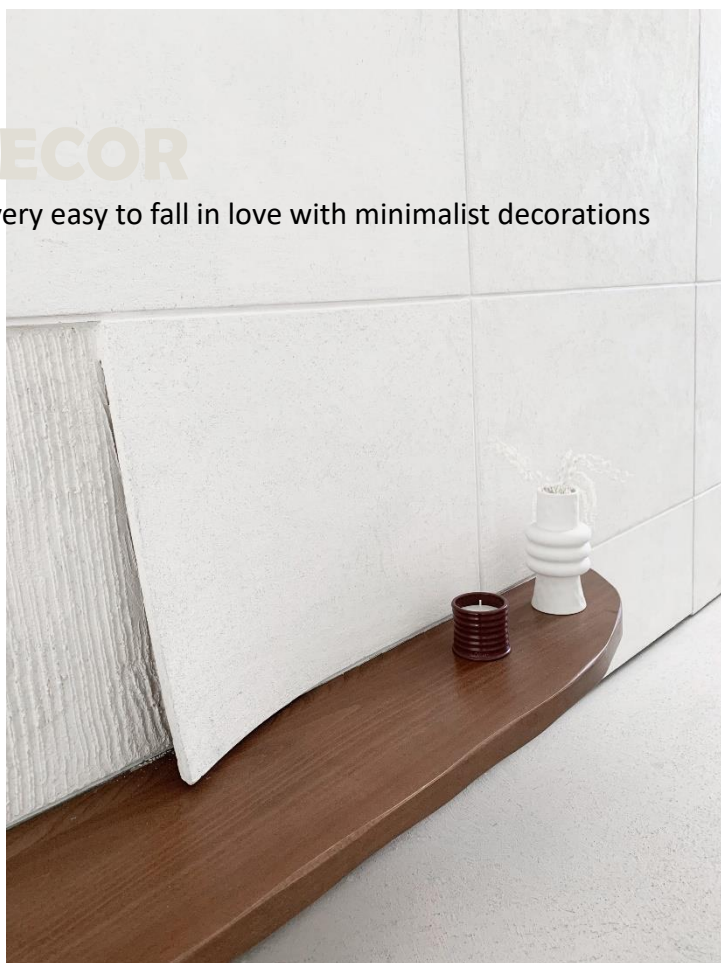

DECOR

It's very easy to fall in love with minimalist decorations

MINIMAL DESIGN