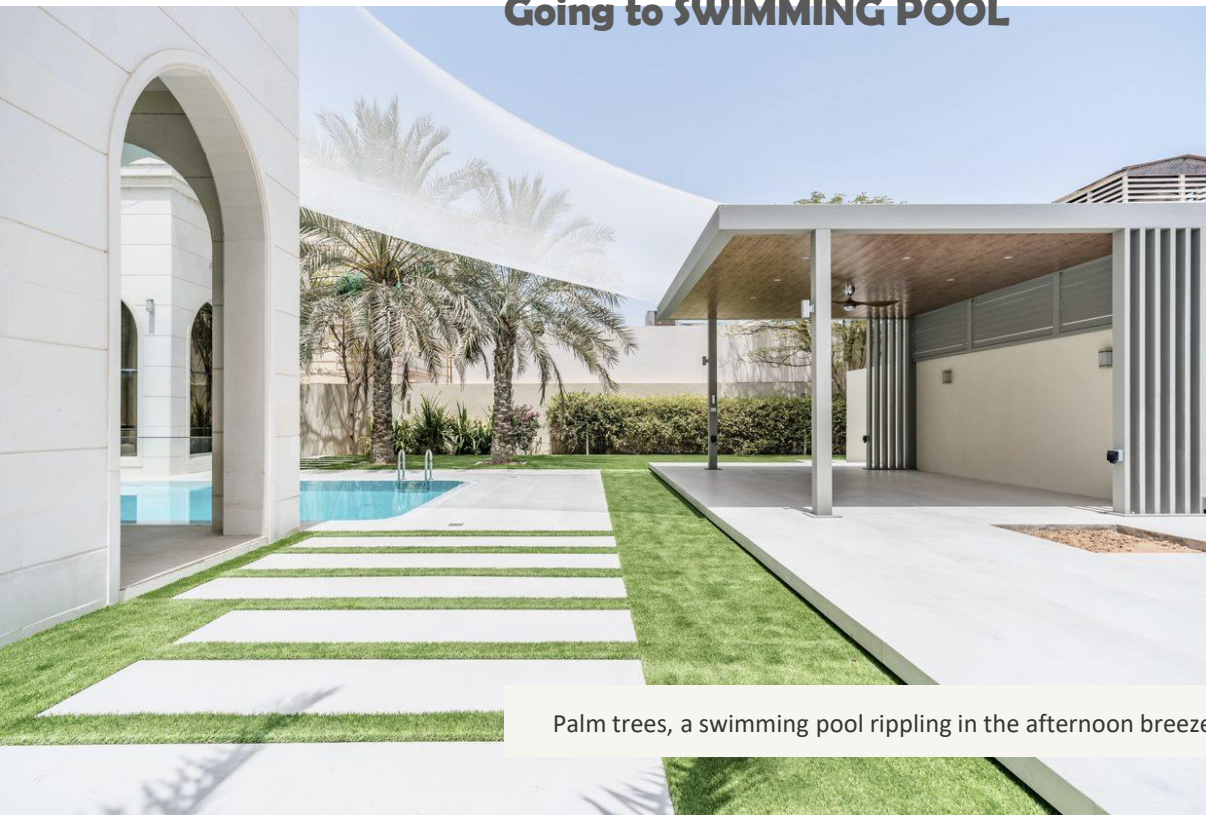

Pergola & Landscape Design

Complimentary landscape features!

Pergola, swimming pool and greenery spaces!

Pergola Exterior Design

They make great architectural additions in a backyard, while also making time spent outside much more pleasant.

A pergola, a semi-open overhead structure covering an outdoor area!

Pergola Design

Zoom in into details of pergola design

The goal of landscape design was to create a harmonious aesthetic through the use of elements such as color, line, and texture.

Landscape is about a beautiful representation of the space around

Done by EAI Team

Swimming Pool Design

SWIMMING POOL

SWIMMING POOL DESIGN

swimming pool designed based on client's needs for summer seasons

Sunlight View

Landscape Design
Modern Style

Whites for Outdoor Swimming Pool?
And Minimalist Shades

Going to SWIMMING POOL

Palm trees, a swimming pool rippling in the afternoon breeze!

EAI's Team offers you swimming pool designs that can elevate your backyard.