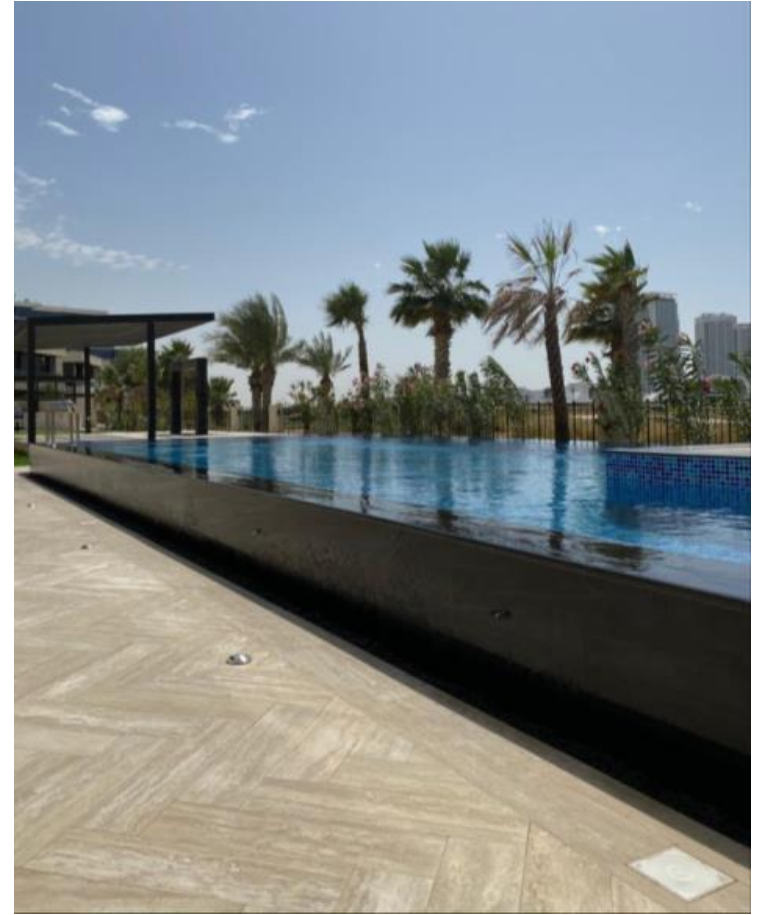

Modern. Swimming Pool Design. Simple. Outdoor. Black. Natural. Cozy. Summer & Spring Vibes. All in one space!