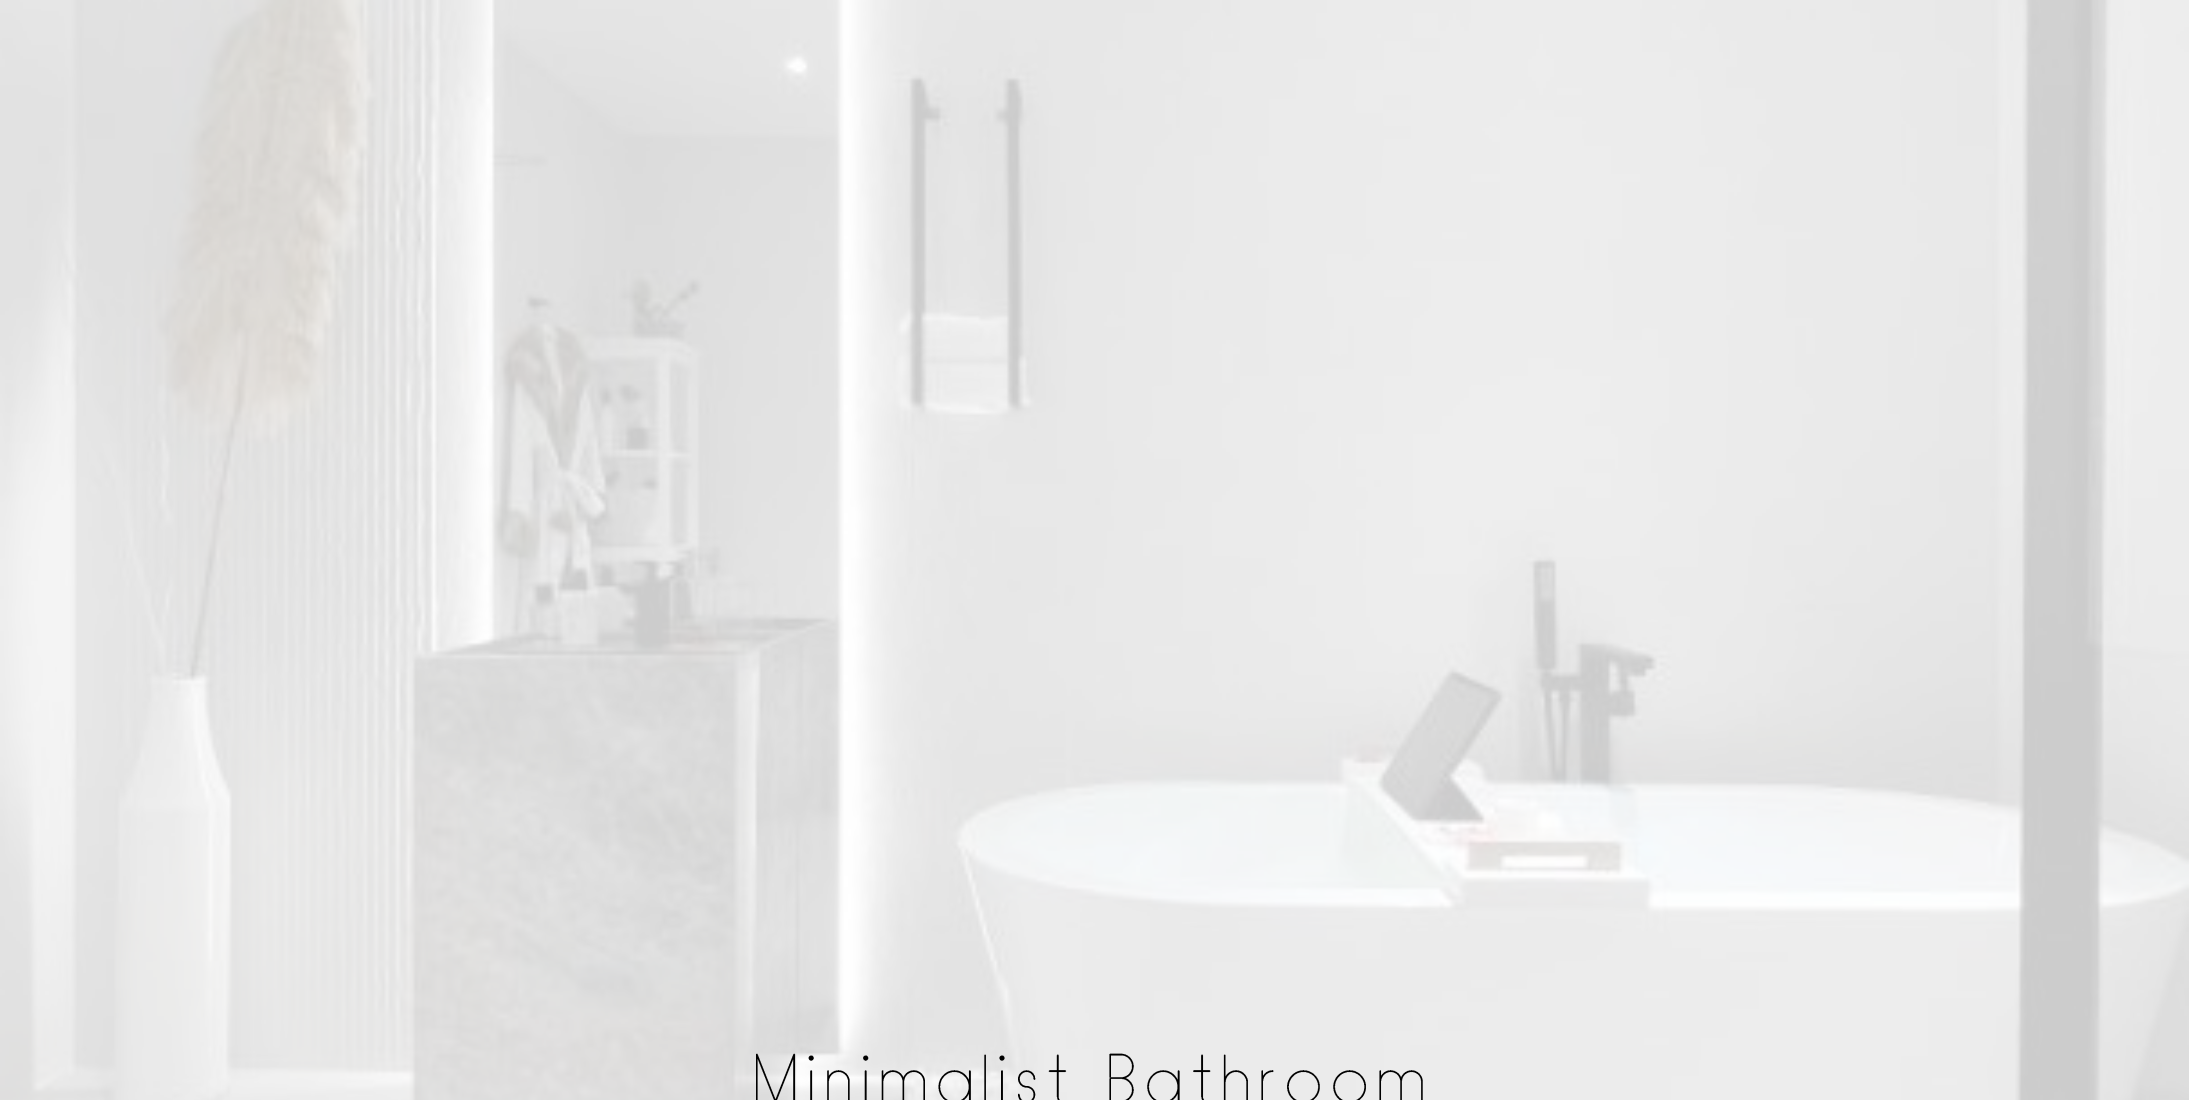

Minimalist Bathroom Minimal Style Bedroom Suite

DAMAC Hills- Dubai, United Arab Emirates

SERVICE
Fit-out Works

DURATION
2 Weeks