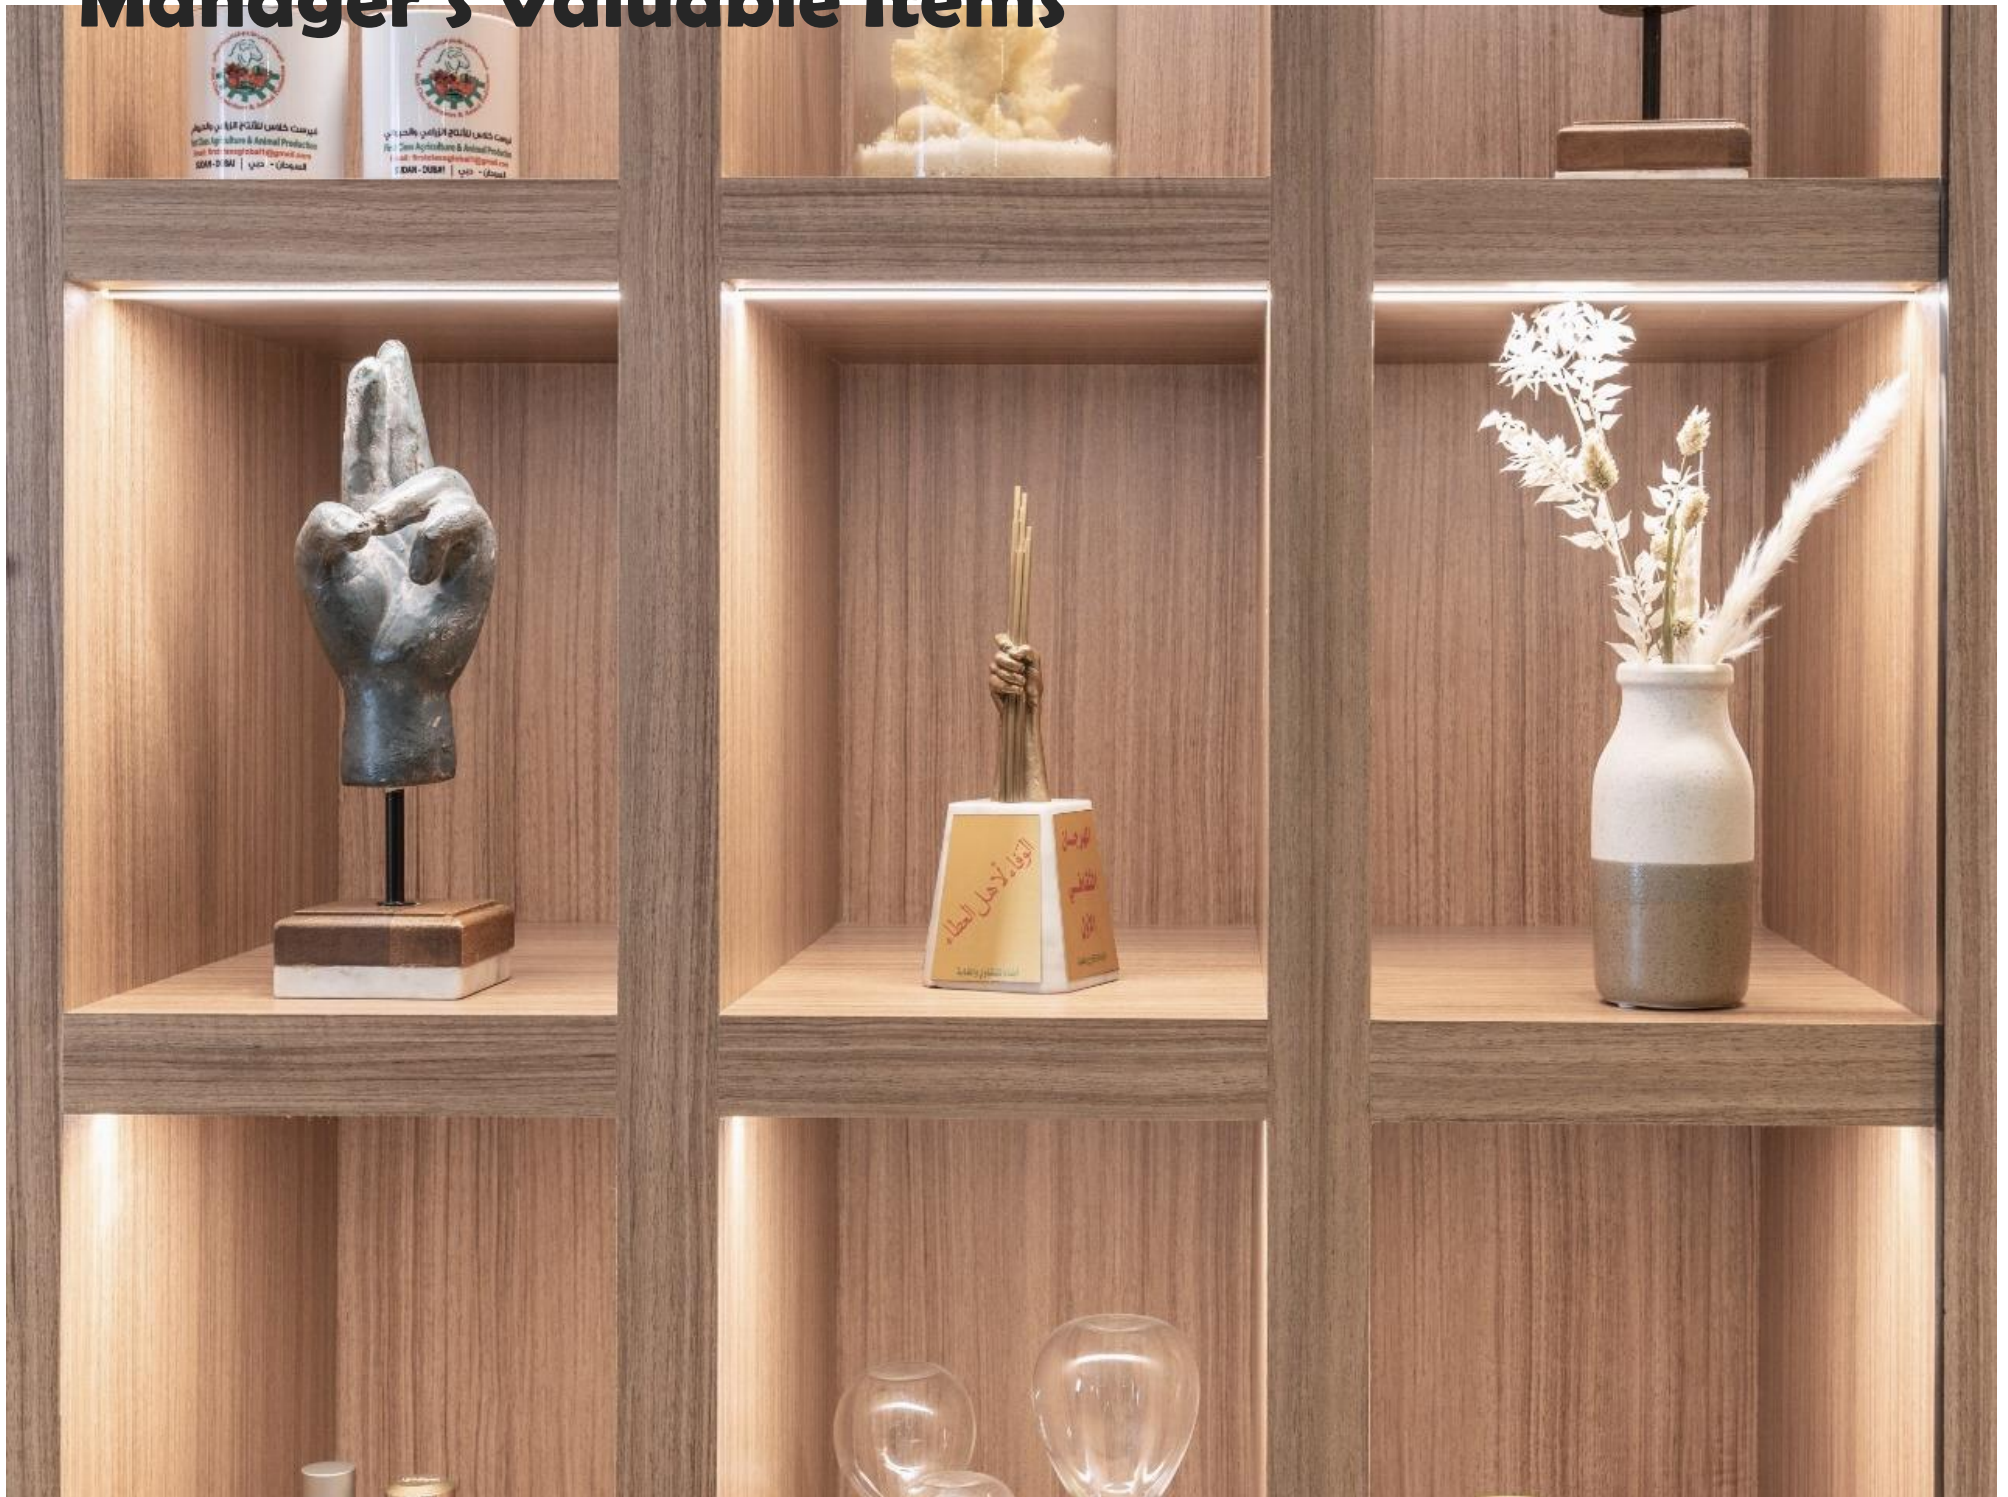

Manager's Valuable Items

Décor Elements-

Office Decoration