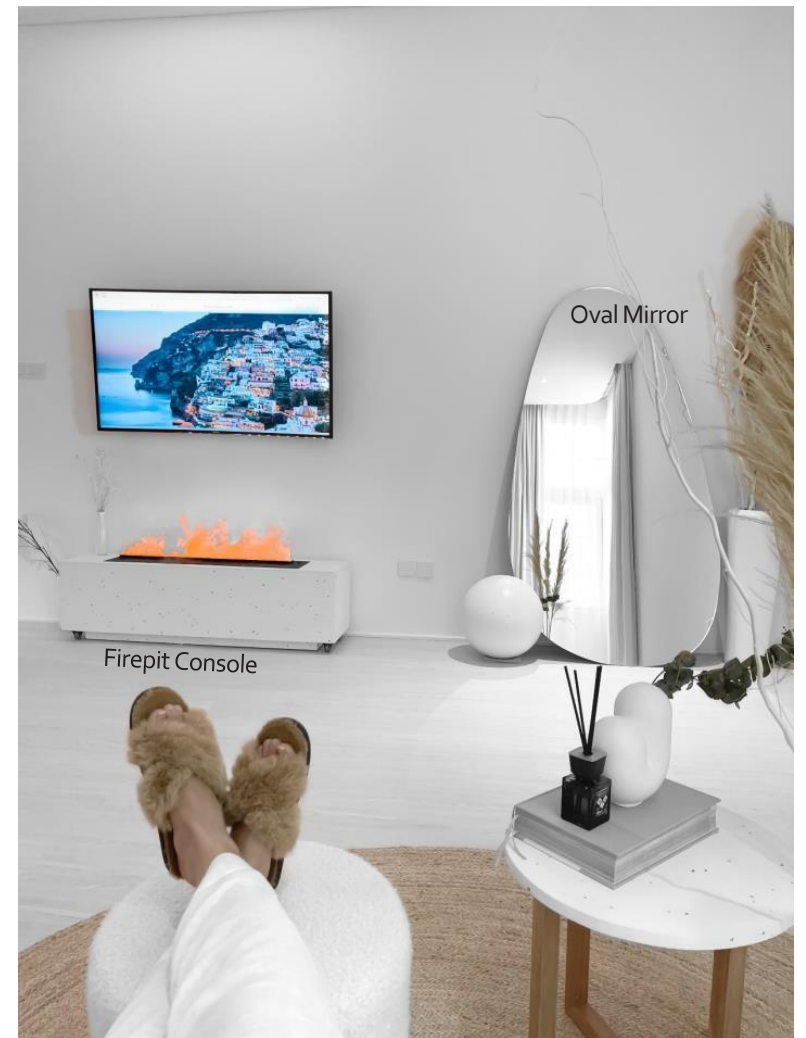

MINIMALIST

EMIRIAN ART x SEMENT

Interior fit-out and design provided by EMIRIAN ART INTERIOR DESIGN & FIT-OUT.

Furniture Customization by SEMENT HOME FURNITURE.

White Shades
Minimalist bedroom design