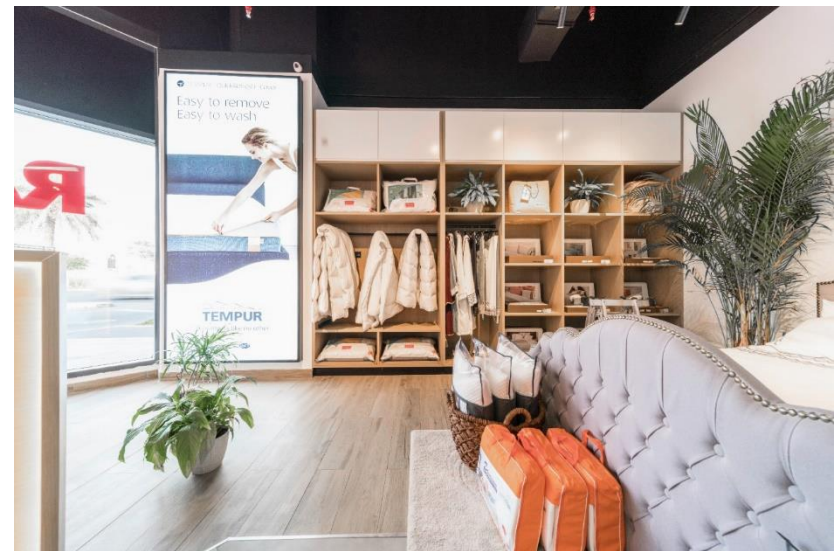

Our specialist team ensure the quality finishing's & identity of the store.
A new branch of Tempur store in Jumeirah, Dubai.

Store Views

Pillows Display joinery done by EAI Team

Unique Arrangement View of the shop Design!