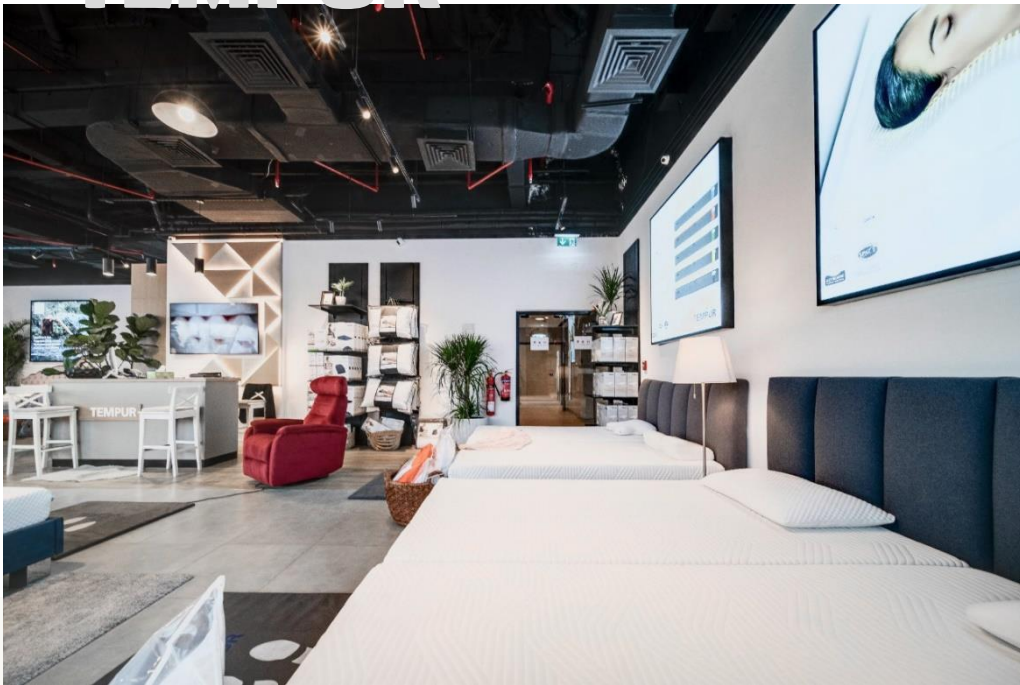

TEMPUR

STORE EXTERIOR DESIGN

A new branch of Tempur store in Jumeirah, Dubai.

Our specialist team ensure the quality finishing's & identity of the store.