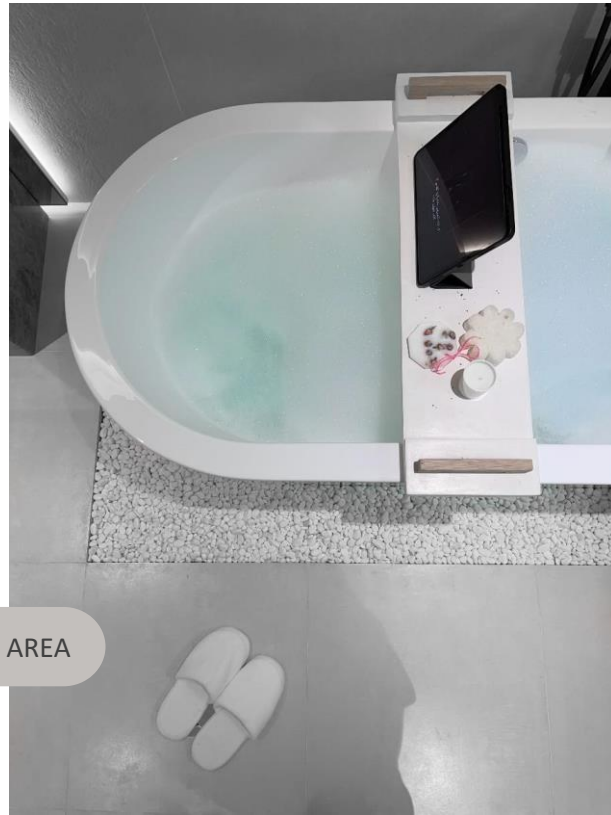

DURATION
2 Weeks

BATHROOM FIT-OUT

Cozy Atmosphere ! Modern Minimalism

White is very soft to the eyes. White also never go out of style, so you are guaranteed a trendy bathroom. So, when you choose minimalist to be your style, try all white!

Pay Attention To Details !

BATH TUB AREA

Pay Attention To Details !

Shower Area

Al-Memzar Bathroom Modern Luxury Style Bathroom

Al-Memzar- Dubai, United Arab Emirates

SERVICE
Fit-out Works

DURATION
2 Weeks