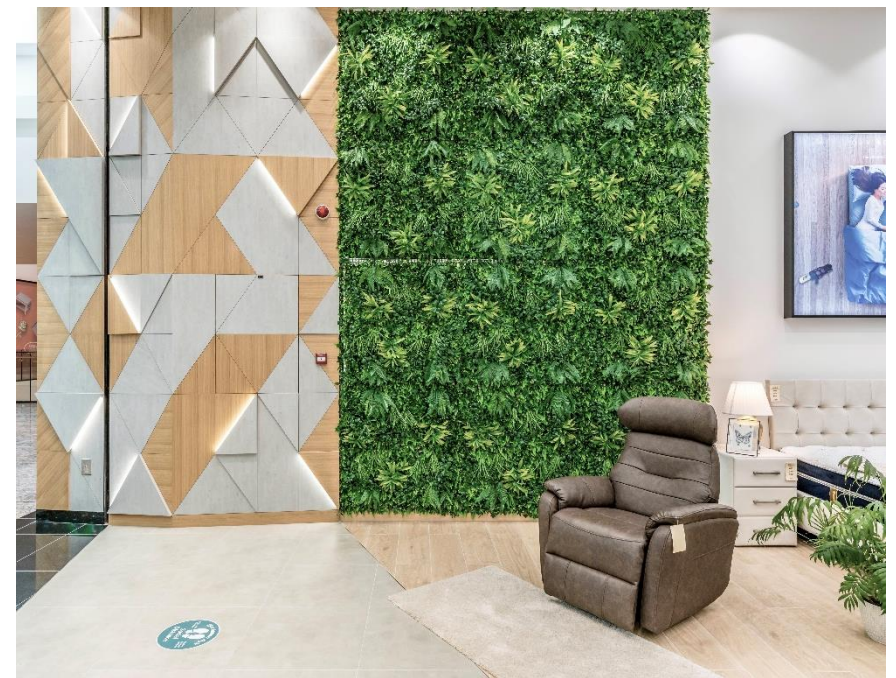

1.7 Retail Stores

Interior Fit out Projects

Tempur Store Modern Retail Experience

Al-Zahia City Center- Sharjah, United Arab Emirates

SERVICE
Fit-out Works

DURATION
1 Month

BED TEMPUR
Retail Store Fit-out in Sharjah