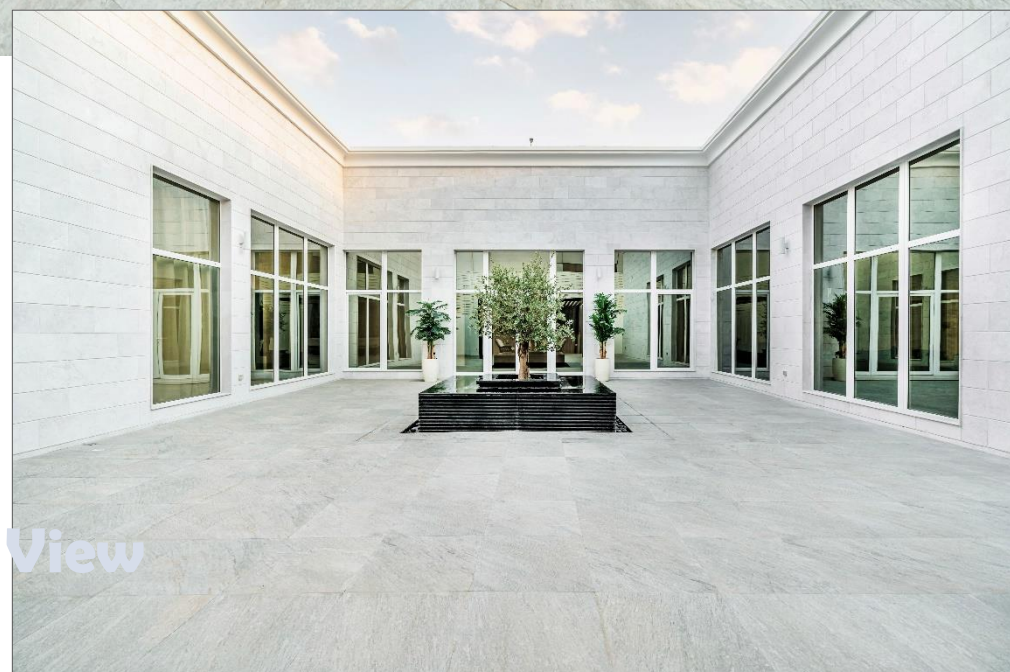

NIGHT VIEW
Look into that corners

Get inspired from our latest
minimalist landscape design!

Al-Tawar Landscape Modern Style Landscape

Al-Tawar- Dubai, United Arab Emirates

SERVICE
Fit-out Works

DURATION
3 Weeks

PERGOLA

Look into that hidden lights!

Spring gatherings is the best!

Pergola Design, Modern Design and Sitting Area

Greenery Walkway!
Lead you to a cozy sitting area

PERGOLA "N" LANDSCAPE
Modern Style Landscape

Get inspired from our latest modern landscape design!

SUNSET VIEW
Look into that corners

Al-Mizhar Landscape Modern Style Landscape

Al-Mizhar- Dubai, United Arab Emirates

SERVICE
Fit-out Works

DURATION
3 Weeks