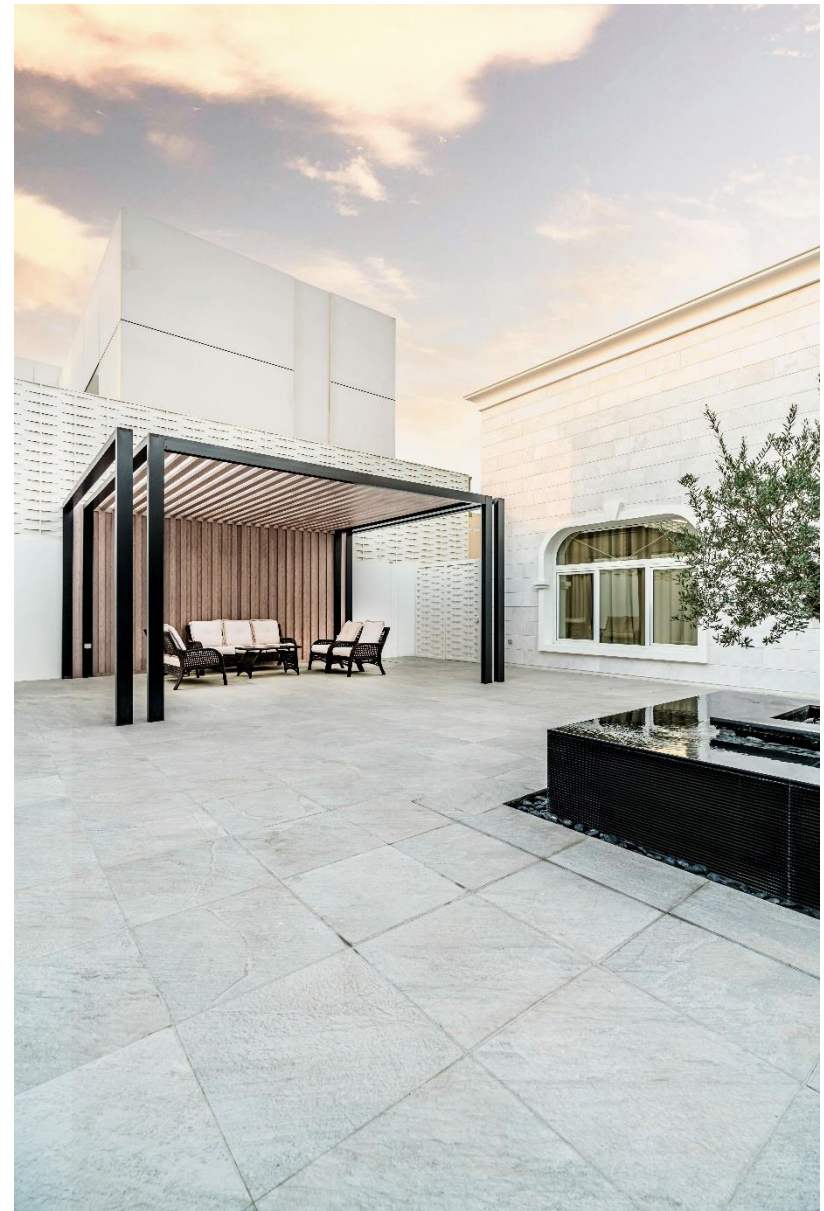

NIGHT VIEW
Look into that corners

Get inspired from our latest
minimalist landscape design!

Al-Tawar Landscape Modern Style Landscape

Al-Tawar- Dubai, United Arab Emirates

SERVICE
Fit-out Works

DURATION
3 Weeks

PERGOLA

Look into that hidden lights!

Spring gatherings is the best!

Pergola Design, Modern Design and Sitting Area

Greenery Walkway!
Lead you to a cozy sitting area

PERGOLA "N" LANDSCAPE
Modern Style Landscape

Get inspired from our latest modern landscape design!

SUNSET VIEW
Look into that corners

Al-Mizhar Landscape Modern Style Landscape

Al-Mizhar- Dubai, United Arab Emirates

SERVICE
Fit-out Works

DURATION
3 Weeks