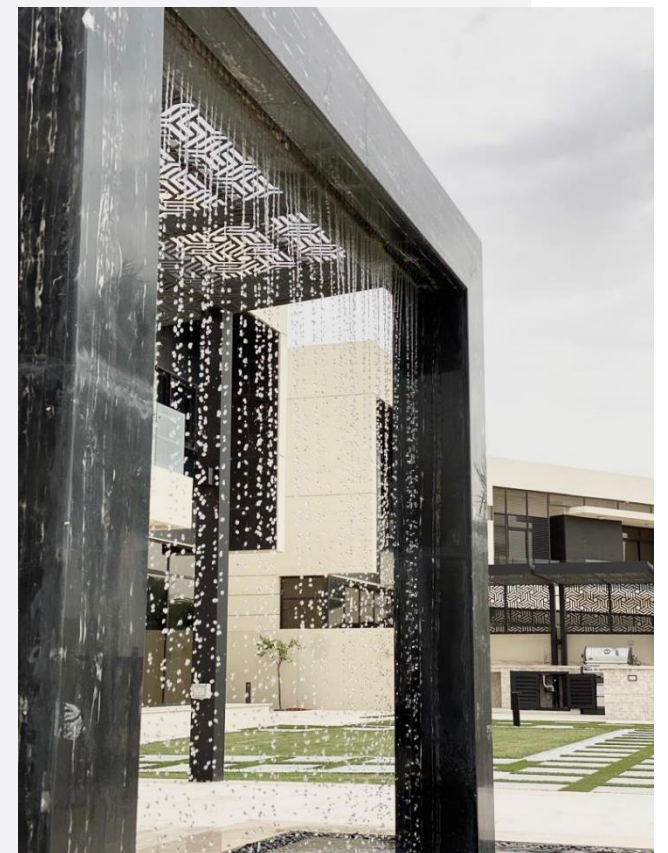

LANDSCAPE

Unique Pergola design for gatherings, with a marble water feature to enjoy the view in DAMAC Hills.

GREENERY

Unique landscape design & fit-out done by EAI Specialized Team!

PERGOLA DESIGN

Wide space which will be enough for a nice outdoor gatherings, made from high-quality black aluminum.