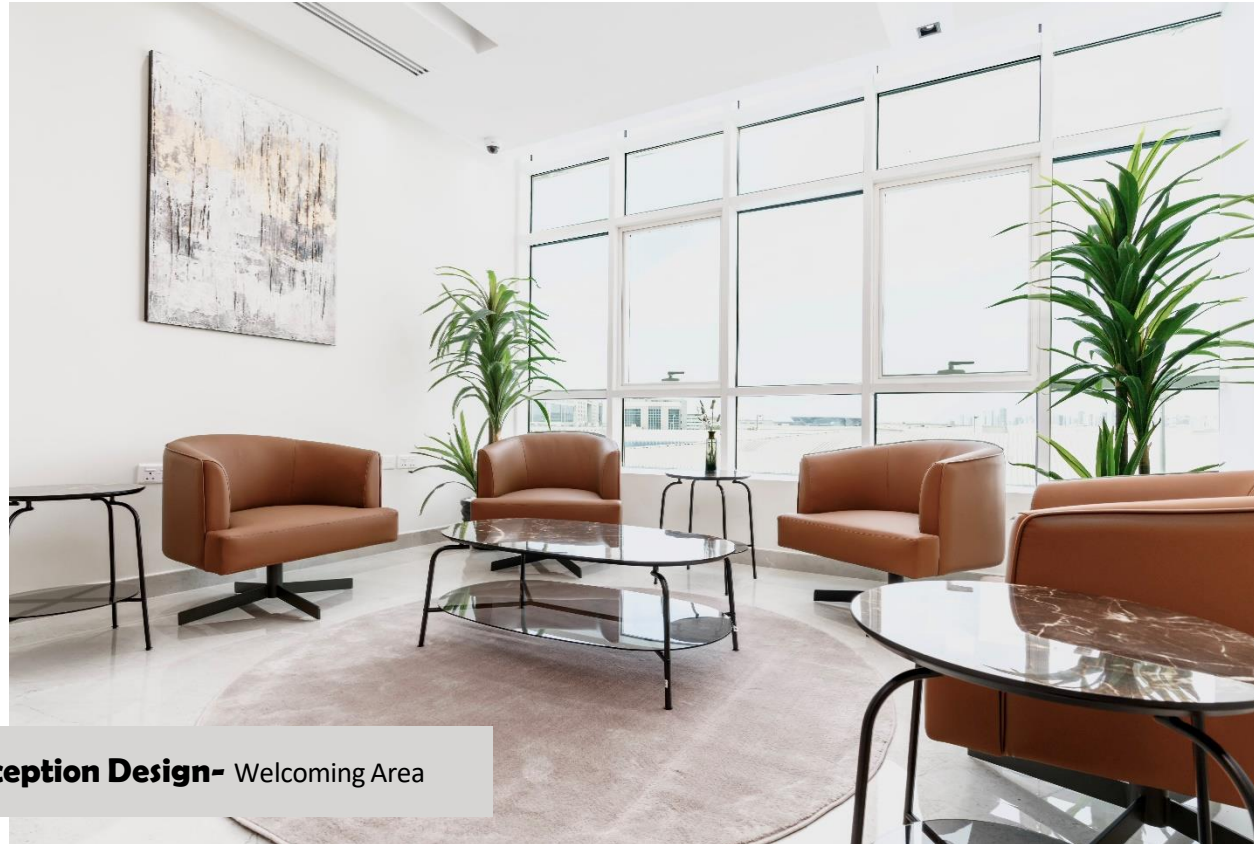

OFFICE BUILDING FIT-OUT

Reception Design- Welcoming Area