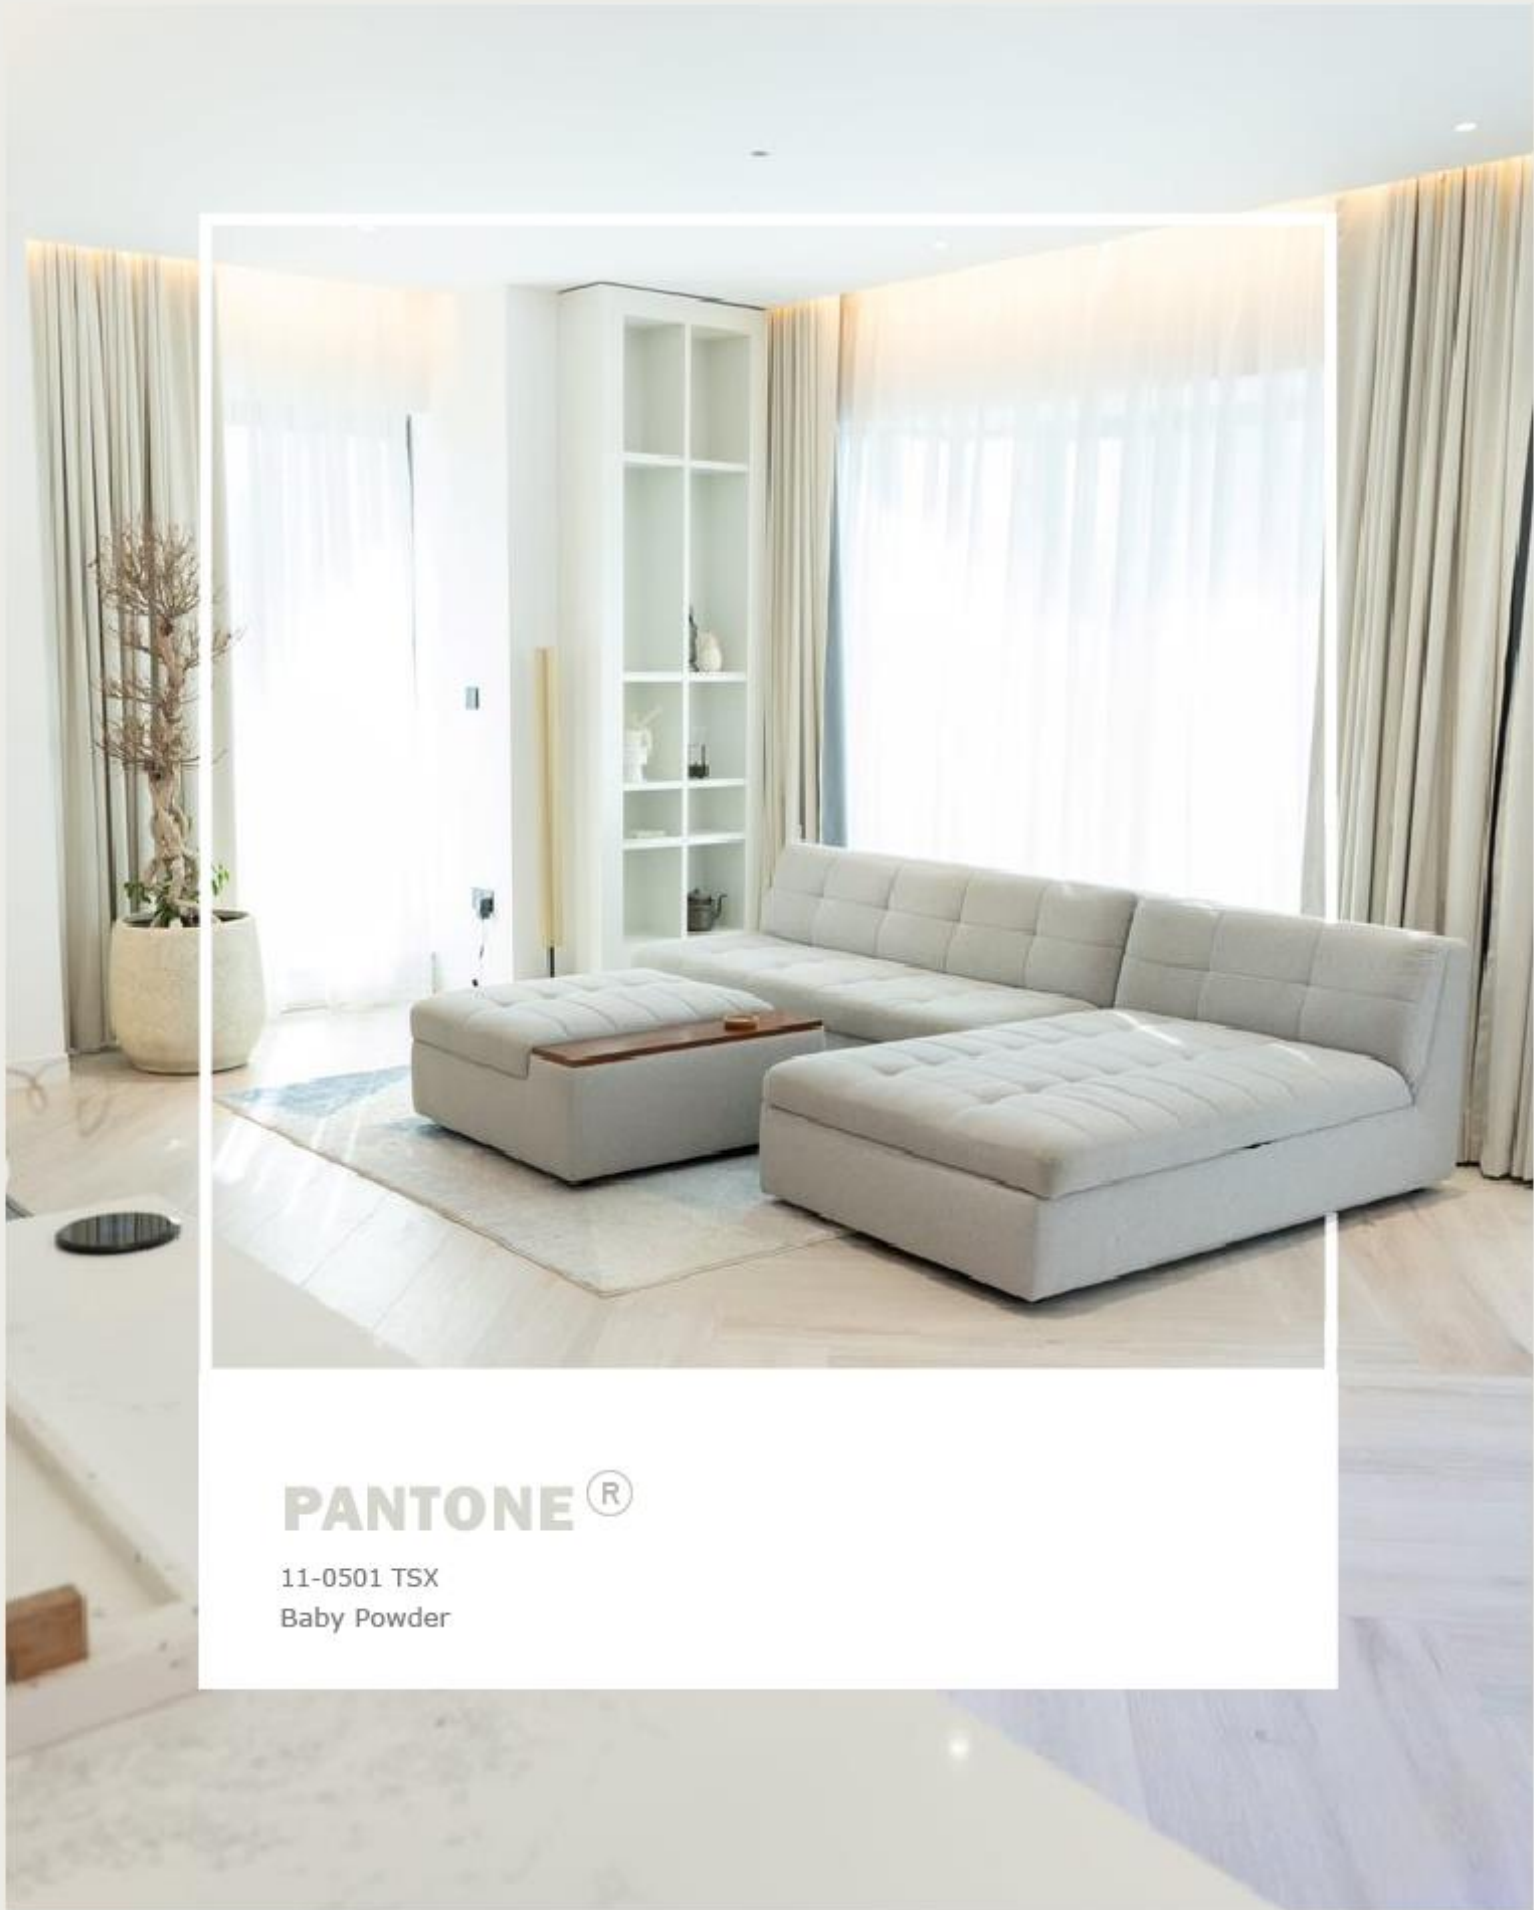

SERVICE
Fit-out Works

DURATION
3 Weeks

PANTONE®

11-0501 TSX
Baby Powder

ENTRANCE

LIVING AREA

WHITES X BEIGE

Family area designed for cozy warm gatherings, with no limitation of space, it's an open area to the dining & kitchen area!