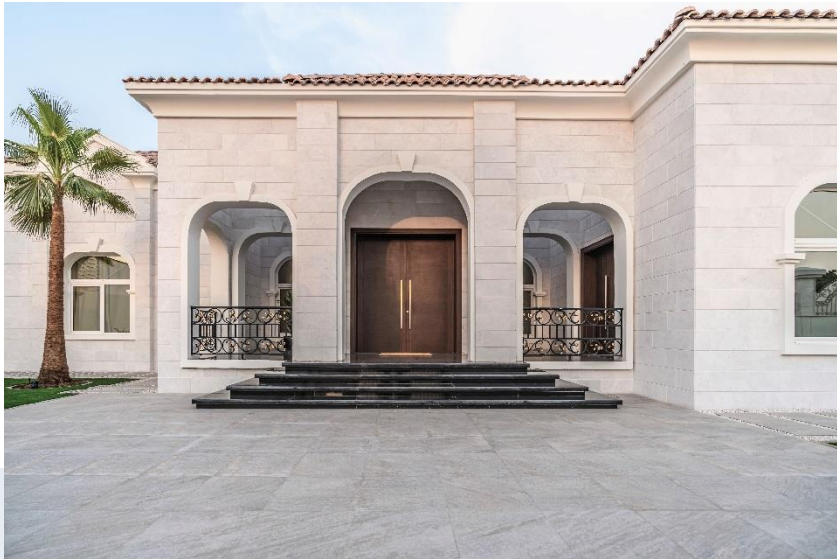

NIGHT VIEW
Look into that corners

Get inspired from our latest
minimalist landscape design!

Al-Tawar Landscape Modern Style Landscape

Al-Tawar- Dubai, United Arab Emirates

SERVICE
Fit-out Works

DURATION
3 Weeks

Get inspired from our latest modern landscape design!

SUNSET VIEW
Look into that corners

Al-Mizhar Landscape Modern Style Landscape

Al-Mizhar- Dubai, United Arab Emirates

SERVICE
Fit-out Works

DURATION
3 Weeks