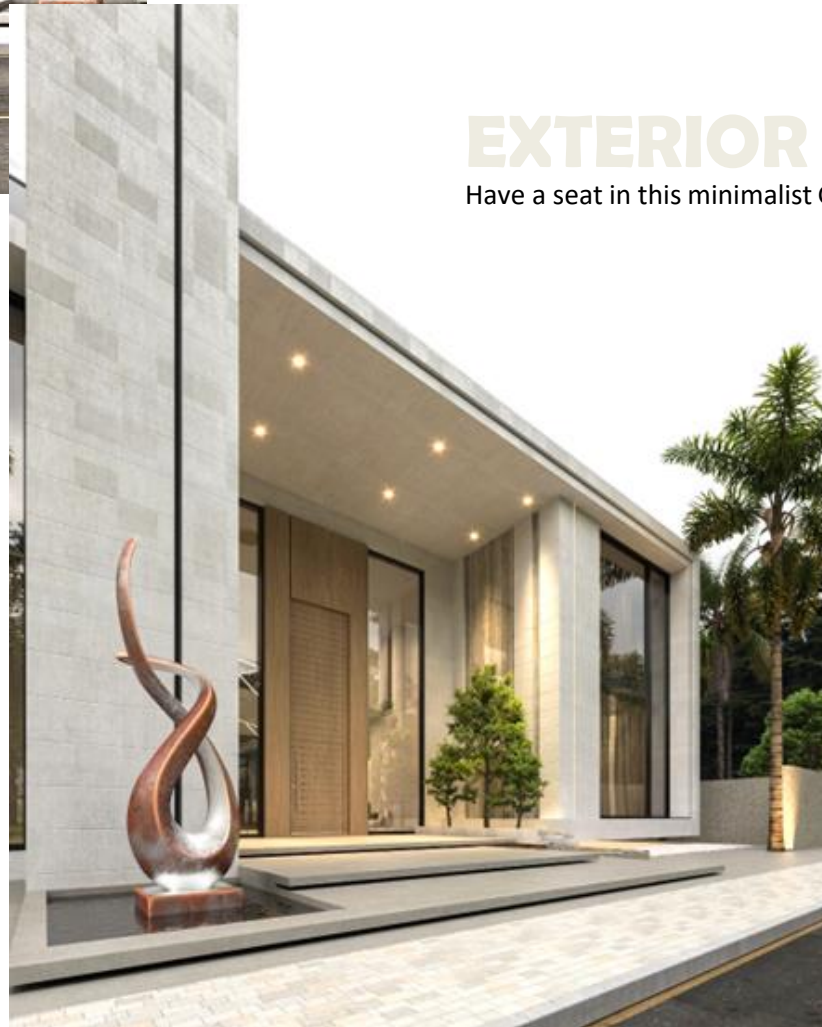

EXTERIOR

Have a seat in this minimalist Gathering Sitting Area