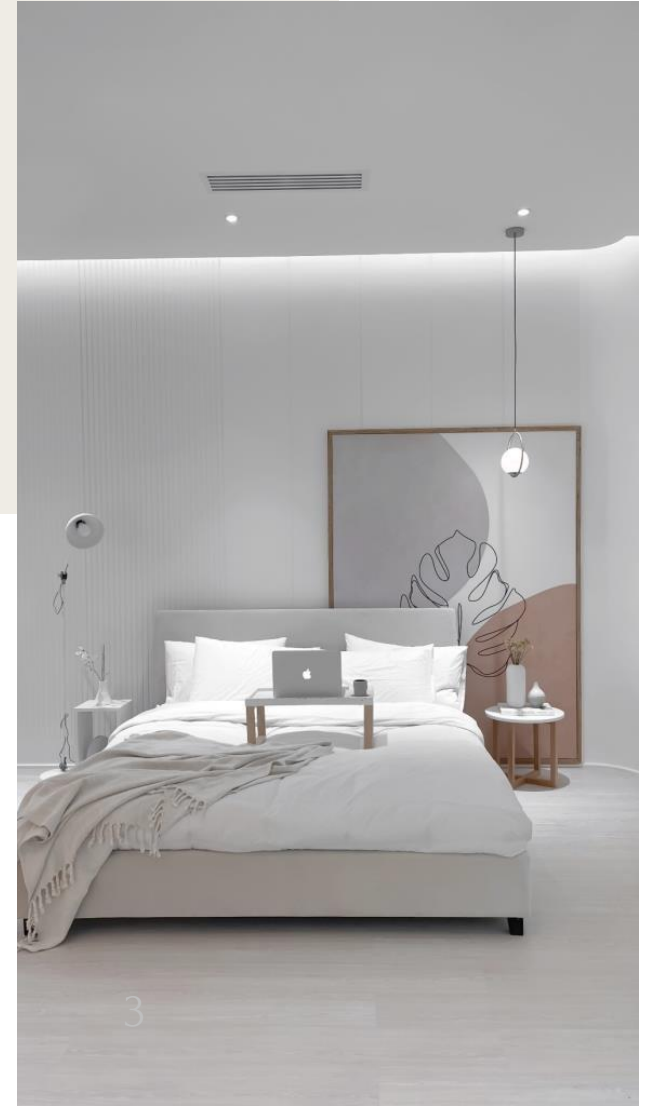

SIMPLICITY

Fire Console that is acts as a TV unit at the same time.
Produced with high quality finishes.