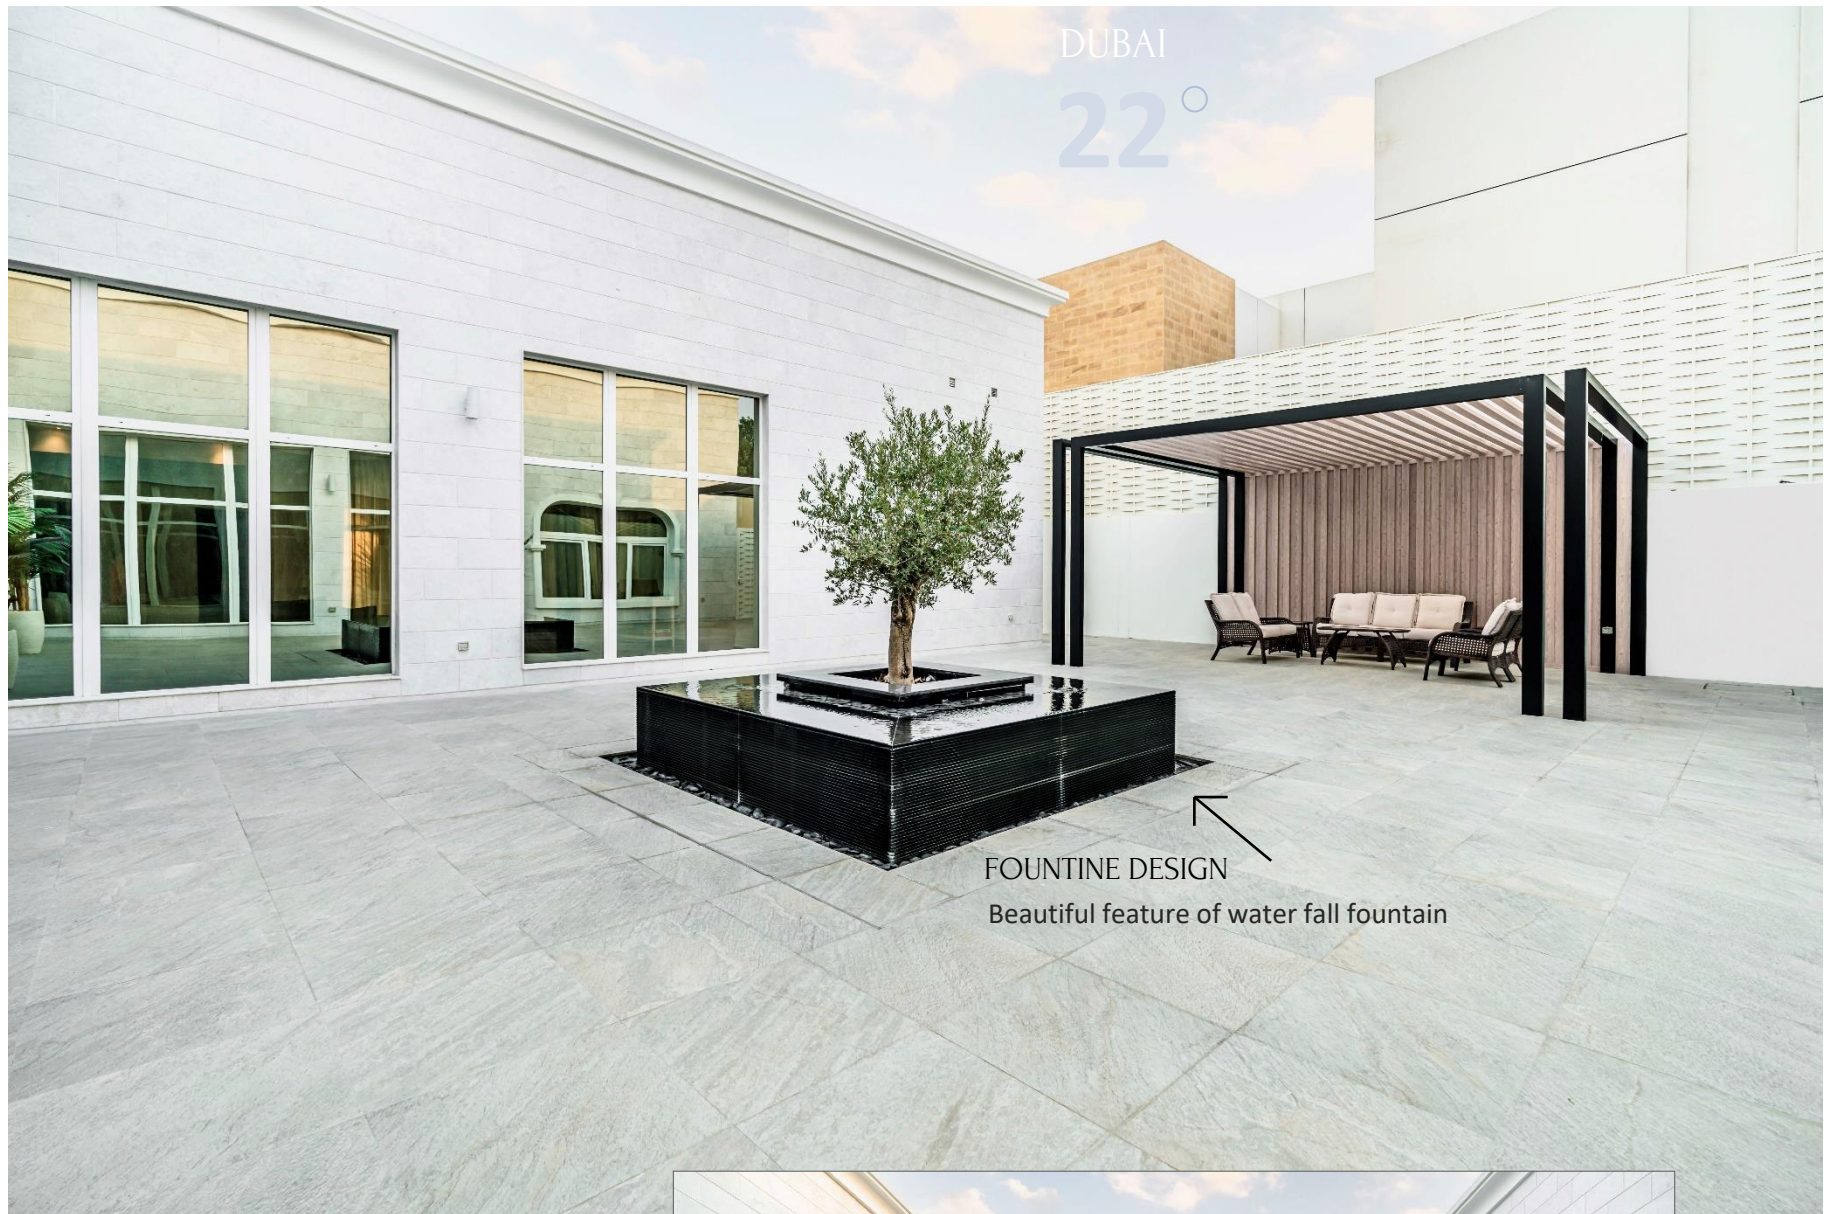

NIGHT VIEW
Look into that corners

Get inspired from our latest
minimalist landscape design!

Al-Tawar Landscape Modern Style Landscape

Al-Tawar- Dubai, United Arab Emirates

SERVICE
Fit-out Works

DURATION
3 Weeks

PERGOLA

Look into that hidden lights!

Spring gatherings is the best!

Pergola Design, Modern Design and Sitting Area

Greenery Walkway!
Lead you to a cozy sitting area

PERGOLA "N" LANDSCAPE
Modern Style Landscape

Get inspired from our latest modern landscape design!

SUNSET VIEW
Look into that corners

Al-Mizhar Landscape Modern Style Landscape

Al-Mizhar- Dubai, United Arab Emirates

SERVICE
Fit-out Works

DURATION
3 Weeks

A pergola, a semi-open overhead structure covering an outdoor area!

Pergola Design

Zoom in into details of pergola design

The goal of landscape design was to create a harmonious aesthetic through the use of elements such as color, line, and texture.