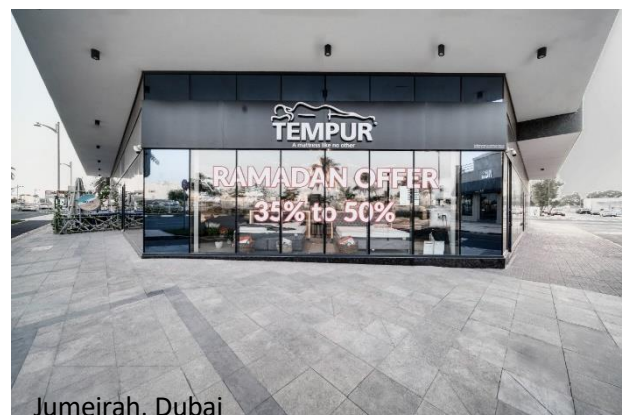

Tempur Store Modern Retail Experience

Jumeirah- Dubai, United Arab Emirates

SERVICE
Fit-out Works

DURATION
1 Month

Jumeirah, Dubai

01. CUSTOMIZED WOODEN CLADDING

Variety of wooden (Walnut, Oak, White Wood) textures and grains of triangular customized claddings to create out the identity of TEMPUR Store.

Our specialist team ensure the quality finishing's & identity of the store.
A new branch of Tempur store in Jumeirah, Dubai.

Store Views

Pillows Display joinery done by EAI Team

Unique Arrangement View of the shop Design!