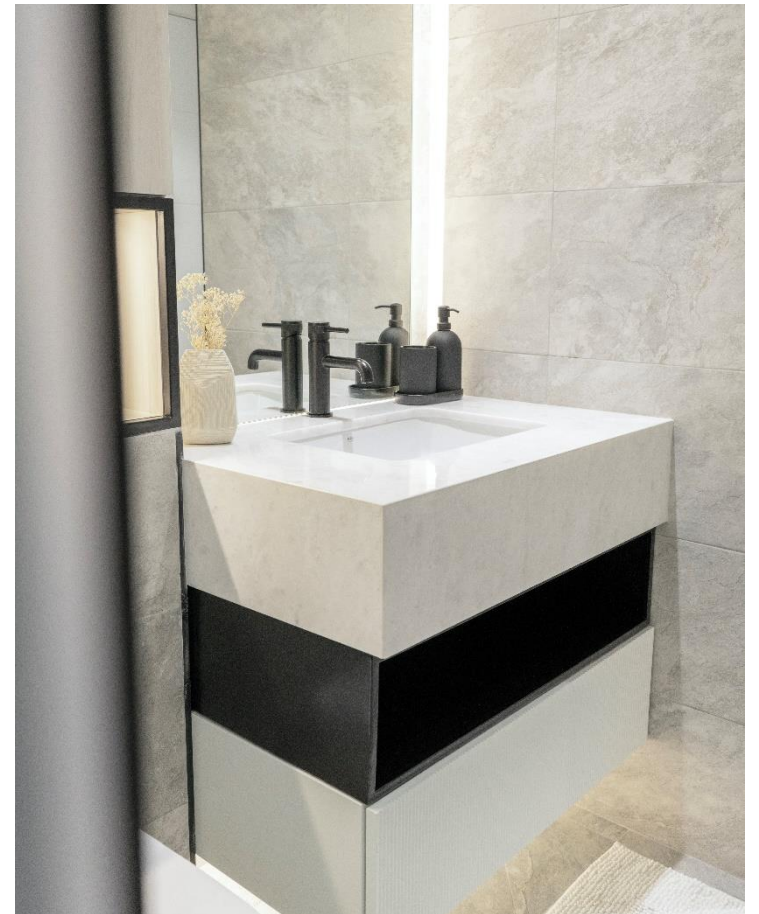

ANOTHER VIEW