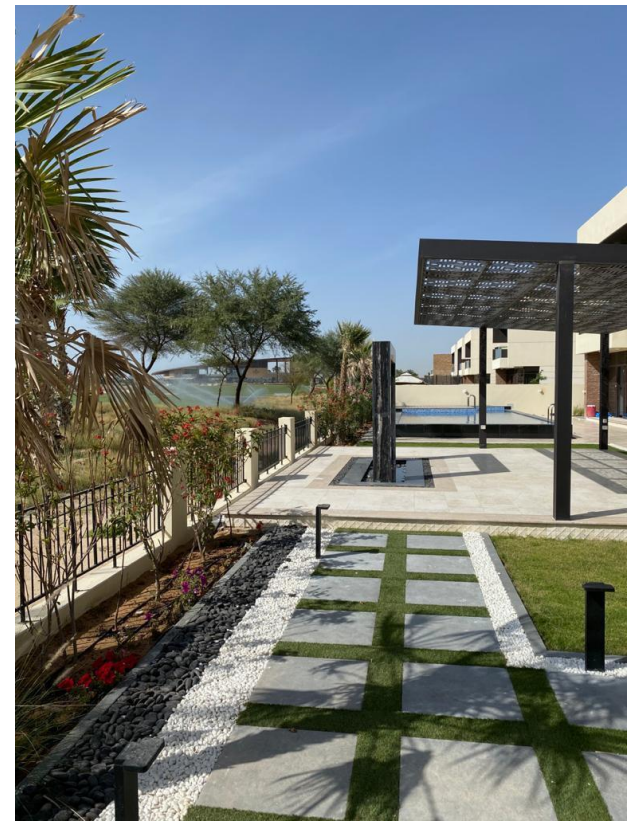

GREENERY

Unique landscape design & fit-out done by EAI Specialized Team!