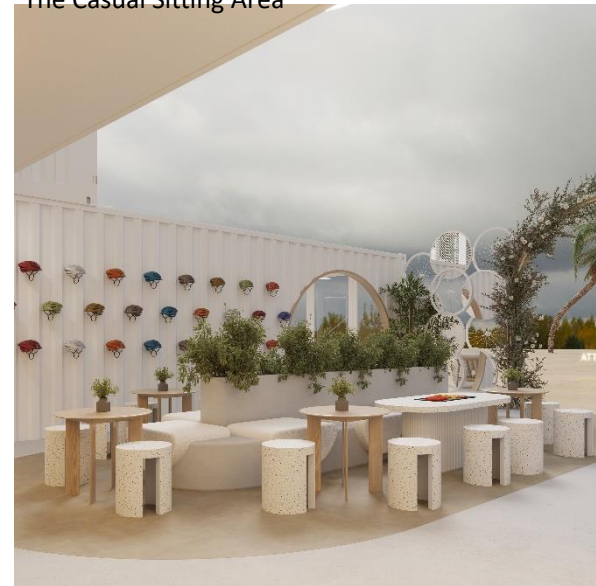

Casual Cafe Design

LA Bicicleta

SERVICE
3D Design

DURATION
1 Week

THE FULL CAFÉ LAYOUT

BIKERS ITEMS DISPLAY

The Casual Sitting Area

3. Conceptual Boards- Mood Boards