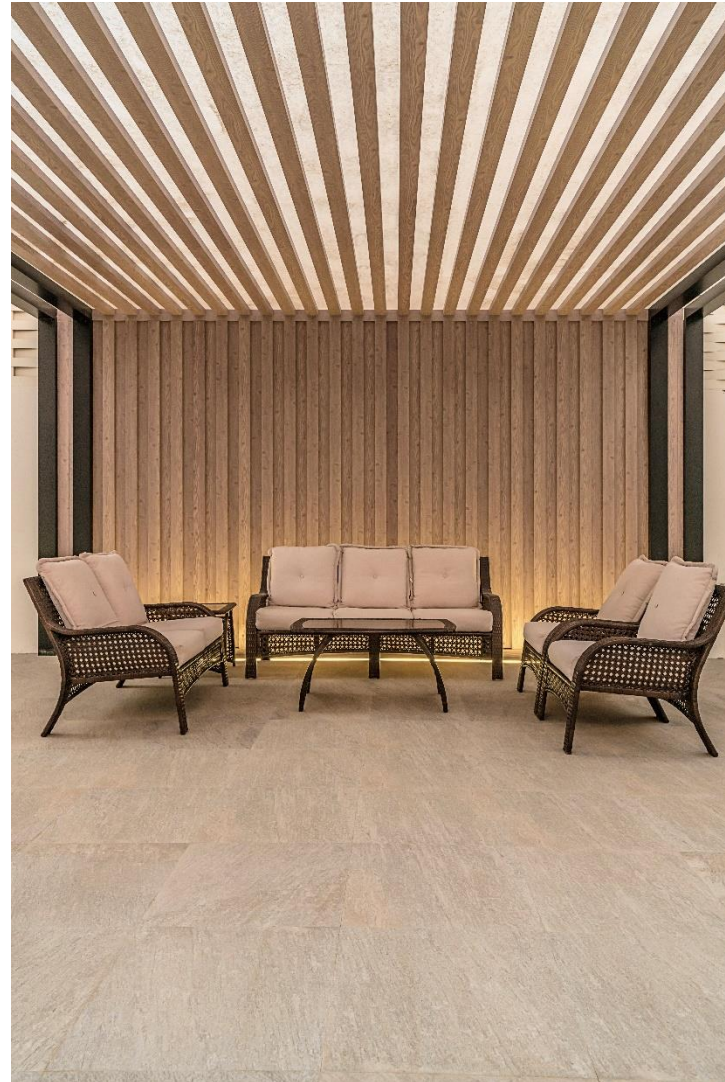

PERGOLA

Look into that hidden lights!

Spring gatherings is the best!