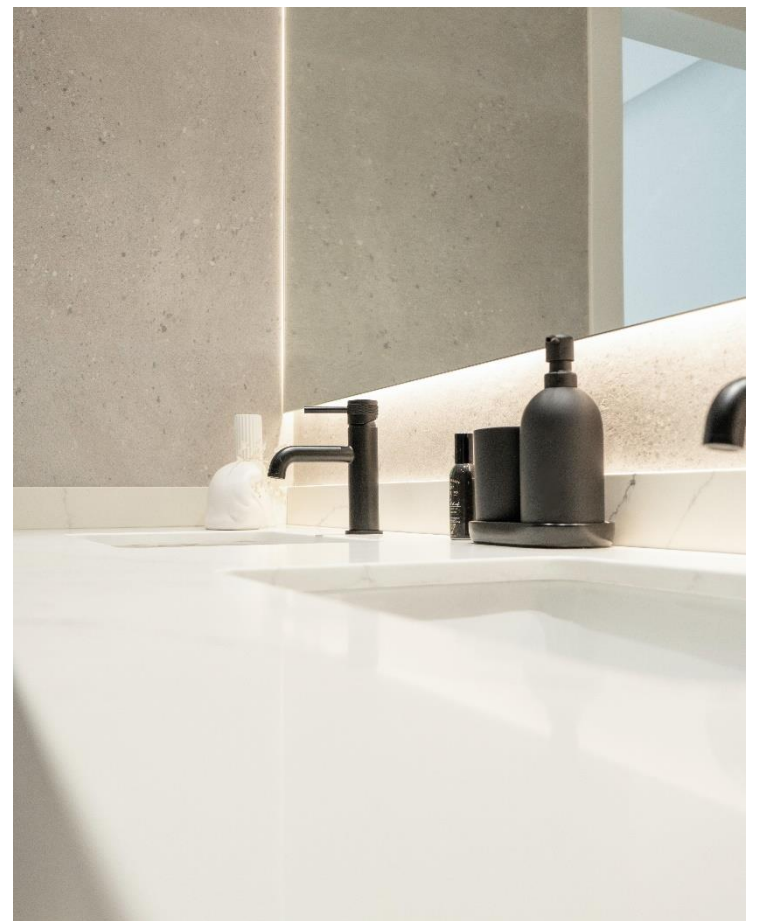

DURATION
2 Weeks

Bathroom- 1

Bathroom Design
Beige shades, neutral tones, stony textured cladding

ANOTHER VIEW

01 Mixer in Black
Matt Finishing's

Master Bathroom

Pay Attention To Details !

1.5 Game Rooms